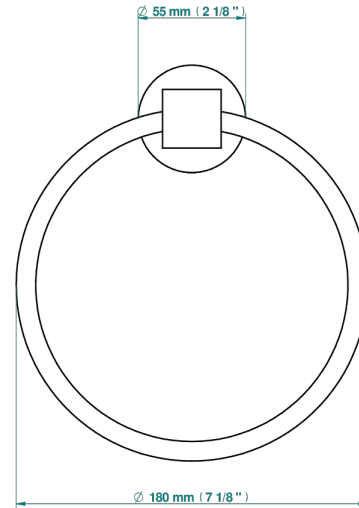

SPIRIT WITH LEVER

G58-504N

Single towel ring

26186

16/11/2020

CHARACTERISTIC

- Spirit with lever
- Single towel ring

AVAILABLE FINITIONS

Antique nickel - H28
Black ceram - D30
Blush PVD - H62
Brass color PVD - H49
Brown bronze color PVD - F33
Gold color PVD - H52

Graphite PVD - H64
Lacquered light bronze - D01
Matt Umber PVD - H67
Matt blush PVD - H60
Matt brass color PVD - H50
Matt brown bronze color PVD - F34

Matt chrome - C02
Matt gold - F07
Matt gold color PVD - H53
Matt graphite PVD - H65
Matt nickel (color finish) - C01
Matt nickel color PVD - H56

Natural smoked Brass - A13
Nickel color PVD - H55
Polished chrome (color finish) - A02
Polished chrome / Polished gold (color finish) - G02
Polished gold (color finish) - F01
Polished nickel - B01

Soft gold - F30
Soft matt gold - F31
Umber PVD - H66
Varnished matt antique red copper (color finish) - H07