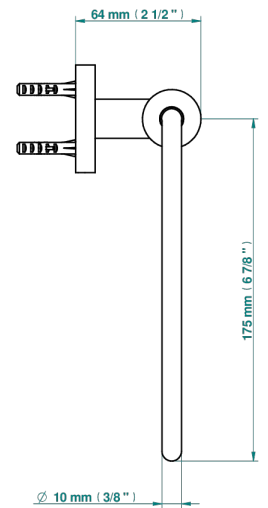

SPIRIT WITH LEVER

G58-504N

Single towel ring

26186

16/11/2020

CHARACTERISTIC

- Spirit with lever
- Single towel ring

AVAILABLE FINITIONS

Antique nickel - H28
Black ceram - D30
Blush PVD - H62
Brass color PVD - H49
Brown bronze color PVD - F33
Gold color PVD - H52

Graphite PVD - H64
Lacquered light bronze - D01
Matt Umber PVD - H67
Matt blush PVD - H60
Matt brass color PVD - H50
Matt brown bronze color PVD - F34

Matt chrome - C02
Matt gold - F07
Matt gold color PVD - H53
Matt graphite PVD - H65
Matt nickel (color finish) - C01
Matt nickel color PVD - H56

Natural smoked Brass - A13
Nickel color PVD - H55
Polished chrome (color finish) - A02
Polished chrome / Polished gold (color finish) - G02
Polished gold (color finish) - F01
Polished nickel - B01

Soft gold - F30
Soft matt gold - F31
Umber PVD - H66
Varnished matt antique red copper (color finish) - H07