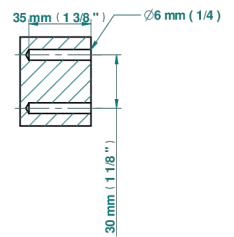

SPIRIT WITH LEVER

G58-504N

Single towel ring

26186

16/11/2020

CHARACTERISTIC

- Spirit with lever
- Single towel ring

AVAILABLE FINITIONS

Antique nickel - H28
Black ceram - D30
Blush PVD - H62
Brass color PVD - H49
Brown bronze color PVD - F33
Gold color PVD - H52

Graphite PVD - H64
Lacquered light bronze - D01
Matt Umber PVD - H67
Matt blush PVD - H60
Matt brass color PVD - H50
Matt brown bronze color PVD - F34

Matt chrome - C02
Matt gold - F07
Matt gold color PVD - H53
Matt graphite PVD - H65
Matt nickel (color finish) - C01
Matt nickel color PVD - H56

Natural smoked Brass - A13
Nickel color PVD - H55
Polished chrome (color finish) - A02
Polished chrome / Polished gold (color finish) - G02
Polished gold (color finish) - F01
Polished nickel - B01

Soft gold - F30
Soft matt gold - F31
Umber PVD - H66
Varnished matt antique red copper (color finish) - H07