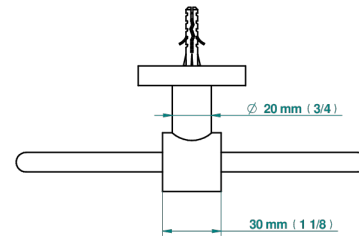

SPIRIT WITH LEVER

G58-504N

Single towel ring

26186

16/11/2020

CHARACTERISTIC

- Spirit with lever
- Single towel ring

AVAILABLE FINITIONS

Antique nickel - H28
Black ceram - D30
Blush PVD - H62
Brass color PVD - H49
Brown bronze color PVD - F33
Gold color PVD - H52

Graphite PVD - H64
Lacquered light bronze - D01
Matt Umber PVD - H67
Matt blush PVD - H60
Matt brass color PVD - H50
Matt brown bronze color PVD - F34

Matt chrome - C02
Matt gold - F07
Matt gold color PVD - H53
Matt graphite PVD - H65
Matt nickel (color finish) - C01
Matt nickel color PVD - H56

Natural smoked Brass - A13
Nickel color PVD - H55
Polished chrome (color finish) - A02
Polished chrome / Polished gold (color finish) - G02
Polished gold (color finish) - F01
Polished nickel - B01

Soft gold - F30
Soft matt gold - F31
Umber PVD - H66
Varnished matt antique red copper (color finish) - H07