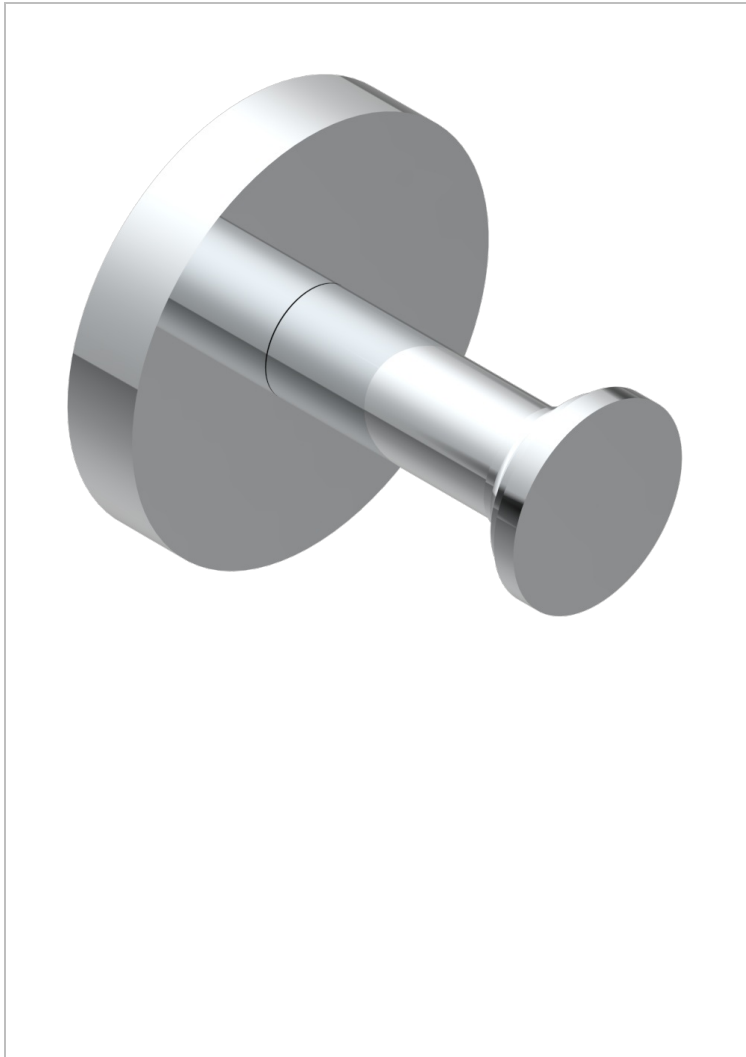

# SPIRIT WITH LEVER

G58-517

Single robe hook

26185

24/01/2022

## CHARACTERISTIC

- Spirit with lever
- Single robe hook

## AVAILABLE FINITIONS

Antique nickel - H28  
Black ceram - D30  
Blush PVD - H62  
Brass color PVD - H49  
Brown bronze color PVD - F33  
Gold color PVD - H52

Graphite PVD - H64  
Lacquered light bronze - D01  
Matt Umber PVD - H67  
Matt blush PVD - H60  
Matt brass color PVD - H50  
Matt brown bronze color PVD - F34