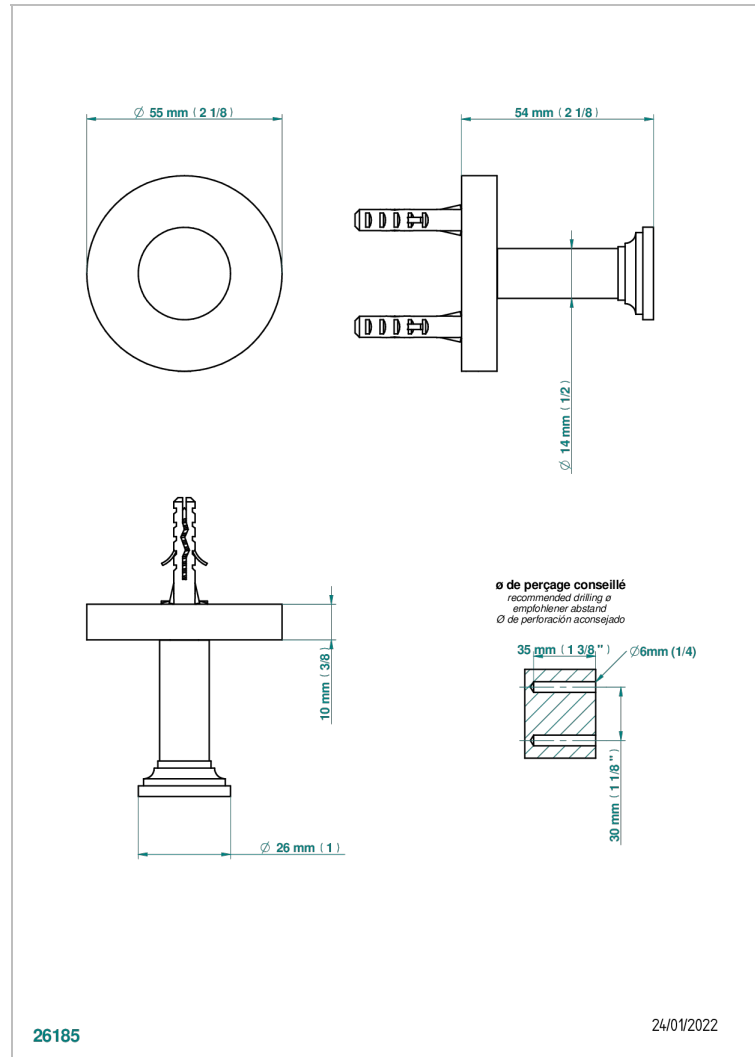

# SPIRIT WITH LEVER

G58-517

Single robe hook

26185

24/01/2022

## CHARACTERISTIC

- Spirit with lever
- Single robe hook