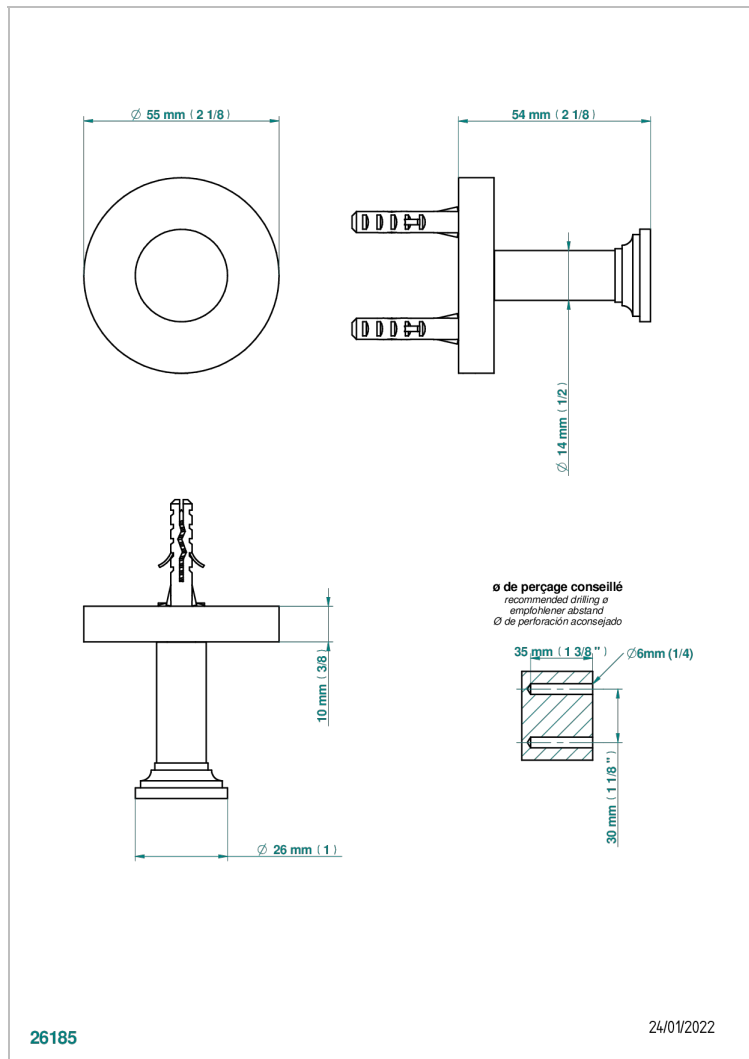

SPIRIT WITH LEVER

G58-517

浴衣钩

THG[®]
PARIS

26185

24/01/2022

特色

- Spirit with lever
- 浴衣钩