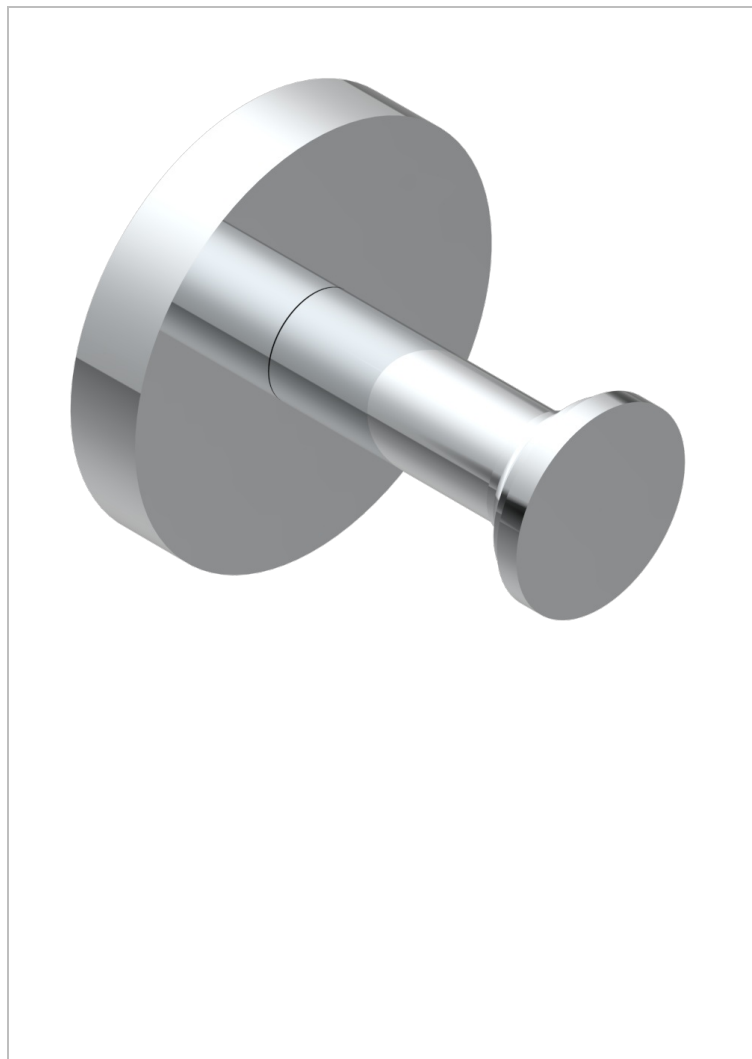

SPIRIT WITH LEVER

G58-517

浴衣钩

THG[®]
PARIS

26185

24/01/2022

特色

- Spirit with lever
- 浴衣钩

可选饰面

Black ceram - D30
Blush PVD - H62
Graphite PVD - H64
Matt Umber PVD - H67
Matt blush PVD - H60
Matt graphite PVD - H65

Natural smoked Brass - A13
PVD哑光棕铜 - F34
PVD哑光金 - H53
PVD哑光铜 - H50
PVD哑光镍 - H56
PVD抛光铜 - H49