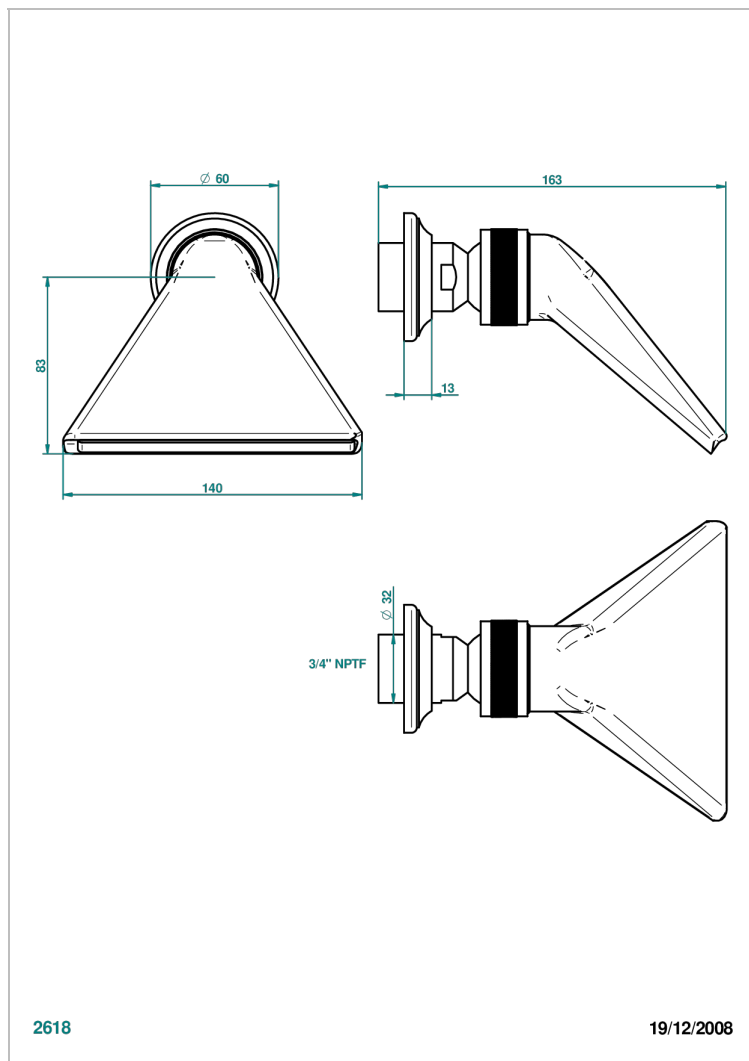

# CHARLESTON WITH LEVER HANDLES

G75-3640/US

THG<sup>®</sup>  
PARIS

Shower head, cast deluge with 3/4" connection

## CHARACTERISTIC

- Charleston with lever handles
- Shower head, cast deluge with 3/4" connection