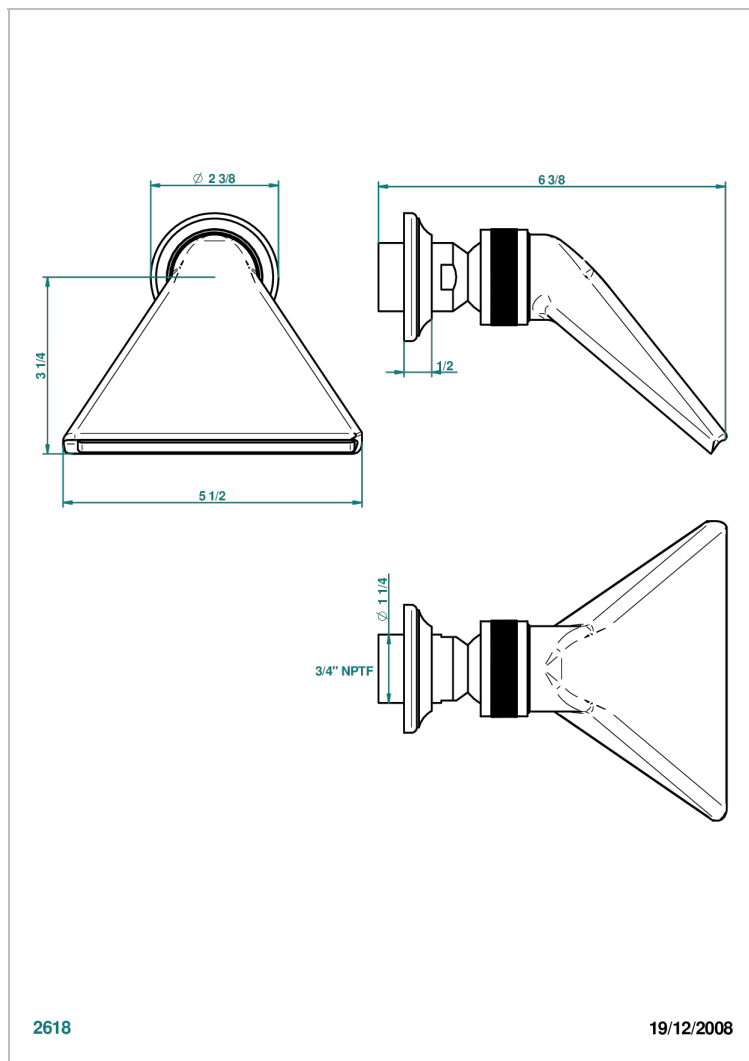

CHARLESTON WITH LEVER HANDLES

G75-3640/US

Shower head, cast deluge with 3/4" connection

THG[®]
PARIS

CHARACTERISTIC

- Charleston with lever handles
- Shower head, cast deluge with 3/4" connection

AVAILABLE FINITIONS