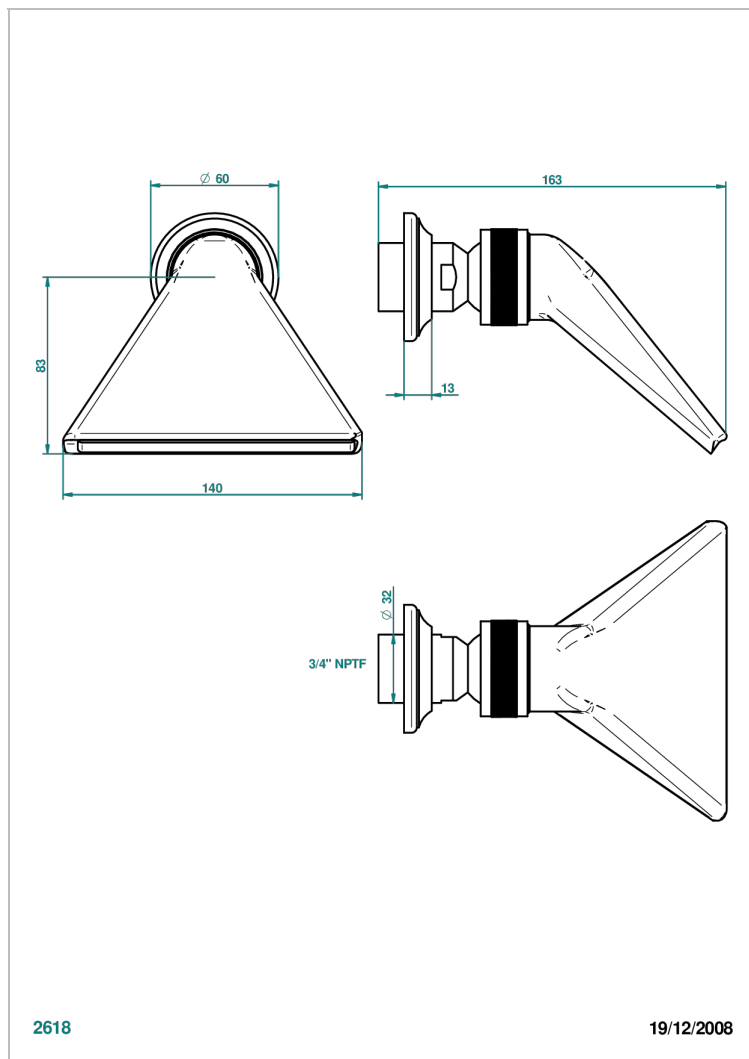

1900 CON MANETAS METAL LISO

G3M-3640/US

Shower head, cast deluge with 3/4" connection

THG[®]
PARIS

CARACTERÍSTICAS

- 1900 con manetas metal liso
- Shower head, cast deluge with 3/4" connection

ACABADOS DISPONIBLES