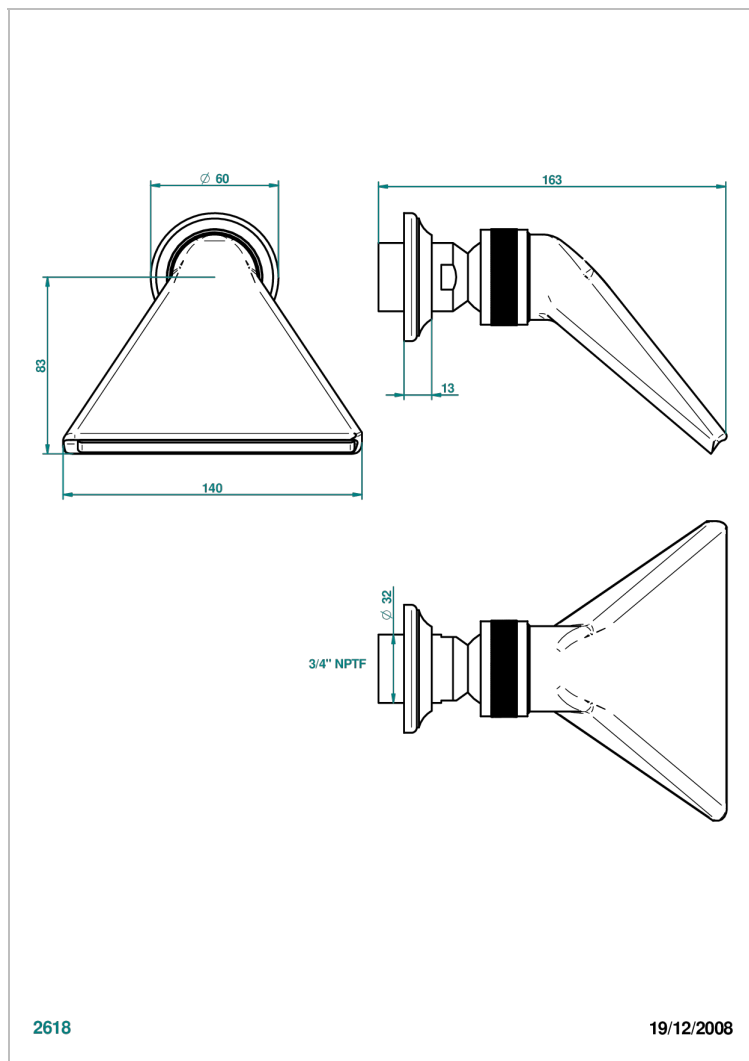

1900 WITH SMOOTH METAL LEVER HANDLES

G3M-3640/US

Shower head, cast deluge with 3/4" connection

THG[®]
PARIS

CHARACTERISTIC

- 1900 with smooth metal lever handles
- Shower head, cast deluge with 3/4" connection