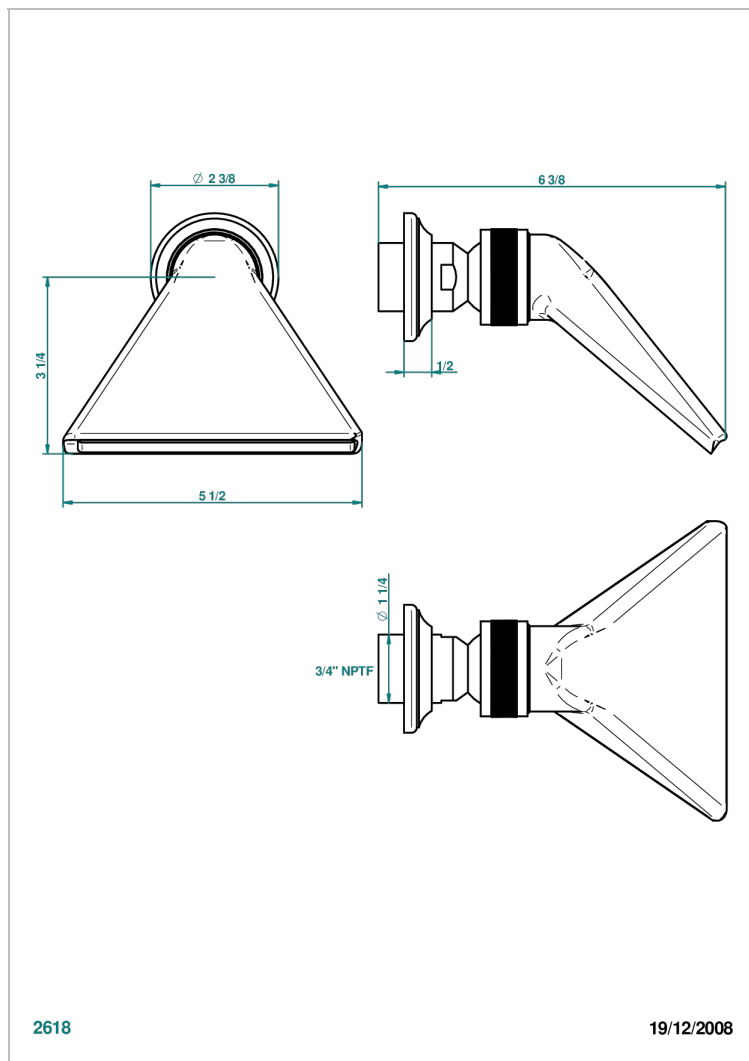

# 1900 CON MANETAS METAL LISO

G3M-3640/US

Shower head, cast deluge with 3/4" connection

THG<sup>®</sup>  
PARIS

2618

19/12/2008

## CARACTERÍSTICAS

- 1900 con manetas metal liso
- Shower head, cast deluge with 3/4" connection