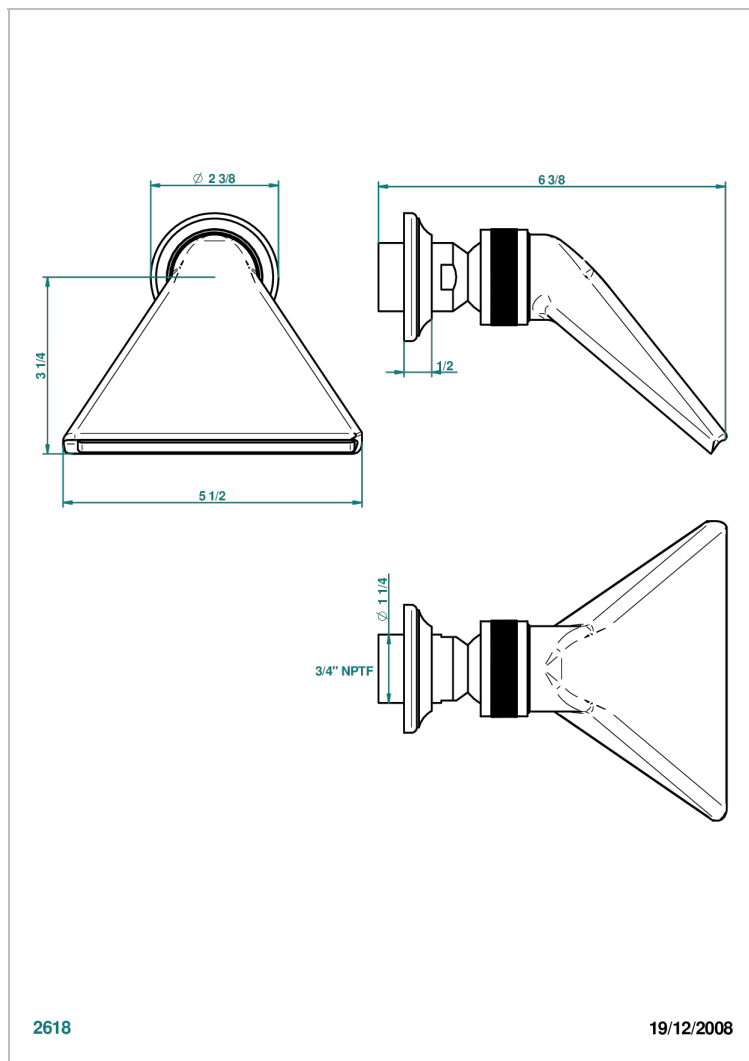

1900 WITH SMOOTH METAL LEVER HANDLES

G3M-3640/US

Shower head, cast deluge with 3/4" connection

2618

19/12/2008

CHARACTERISTIC

- 1900 with smooth metal lever handles
- Shower head, cast deluge with 3/4" connection