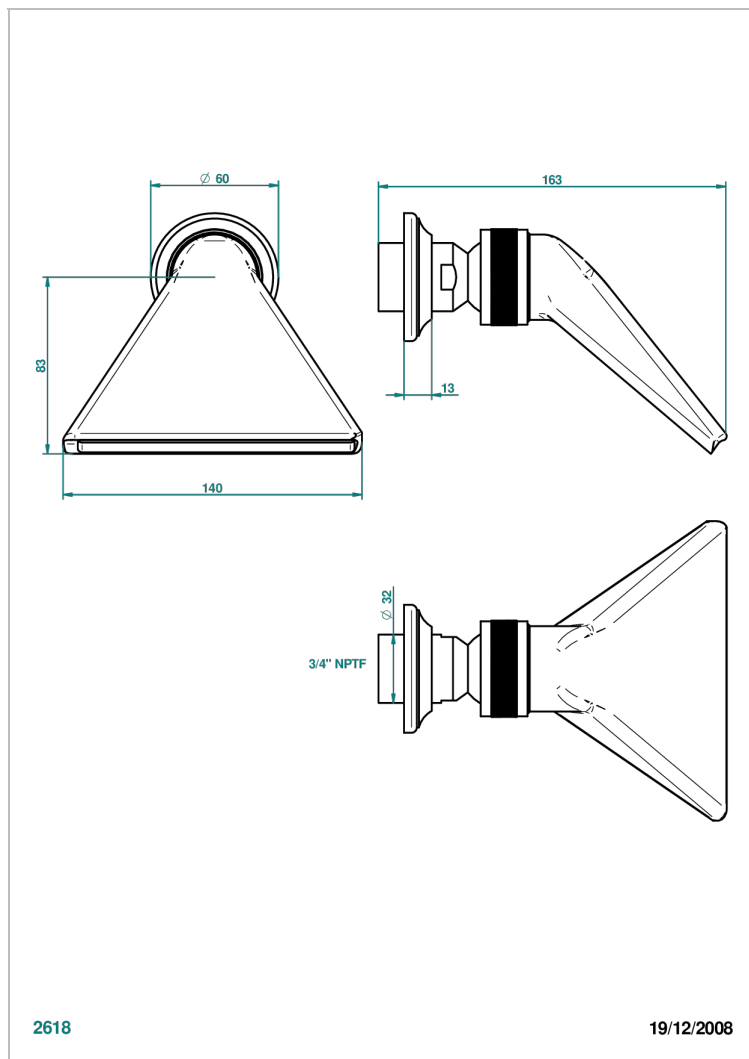

# 1900 WITH LEVER HANDLES

G28-3640/US

Shower head, cast deluge with 3/4" connection

THG<sup>®</sup>  
PARIS

## CHARACTERISTIC

- 1900 with lever handles
- Shower head, cast deluge with 3/4" connection