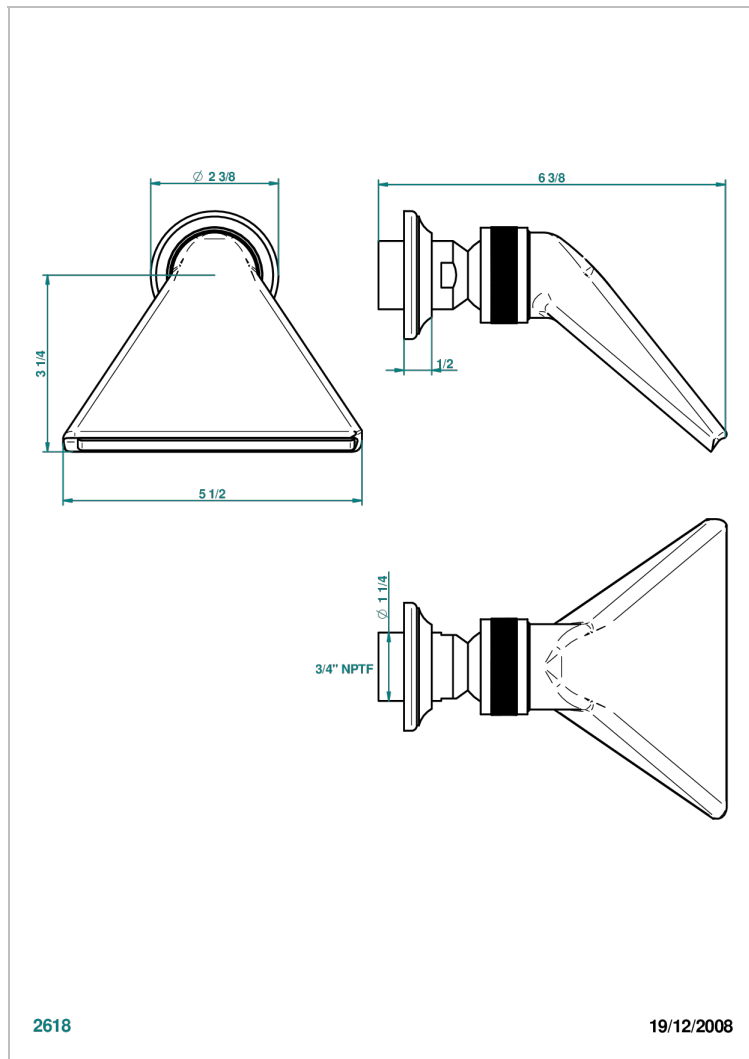

# 1900 WITH LEVER HANDLES

G28-3640/US

Shower head, cast deluge with 3/4" connection

THG<sup>®</sup>  
PARIS

## CHARACTERISTIC

- 1900 with lever handles
- Shower head, cast deluge with 3/4" connection