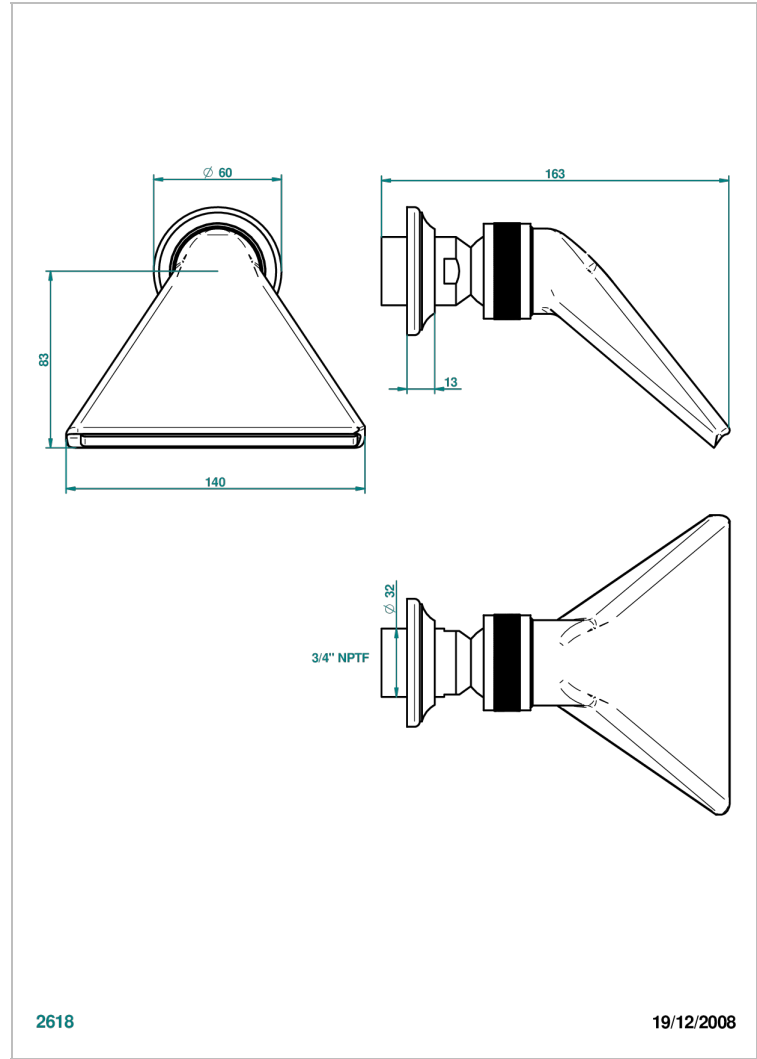

1900

G25-3640/US

Shower head, cast deluge with 3/4" connection

2618

19/12/2008

CHARACTERISTIC

- 1900
- Shower head, cast deluge with 3/4" connection

AVAILABLE FINITIONS