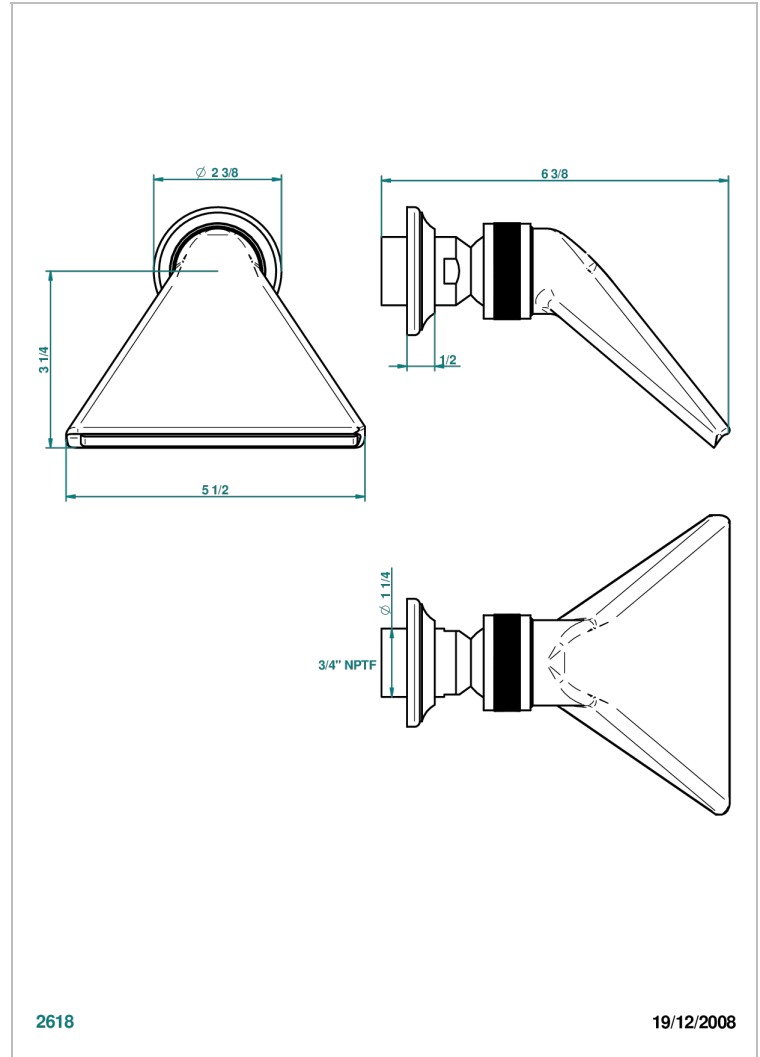

1900

G25-3640/US

Shower head, cast deluge with 3/4" connection

2618

19/12/2008

CHARACTERISTIC

- 1900
- Shower head, cast deluge with 3/4" connection

AVAILABLE FINITIONS