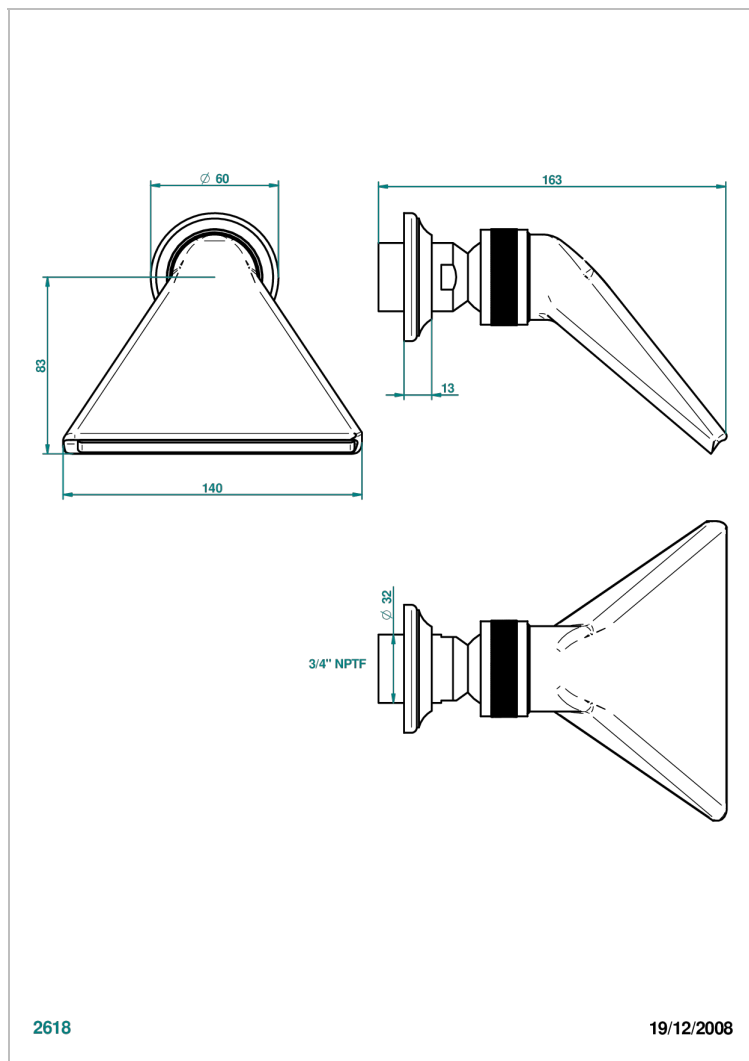

BROADWAY WITH WHITE PORCELAIN LEVER HANDLES

A04-3640/US

Shower head, cast deluge with 3/4" connection

CHARACTERISTIC

- Broadway with white porcelain lever handles
- Shower head, cast deluge with 3/4" connection