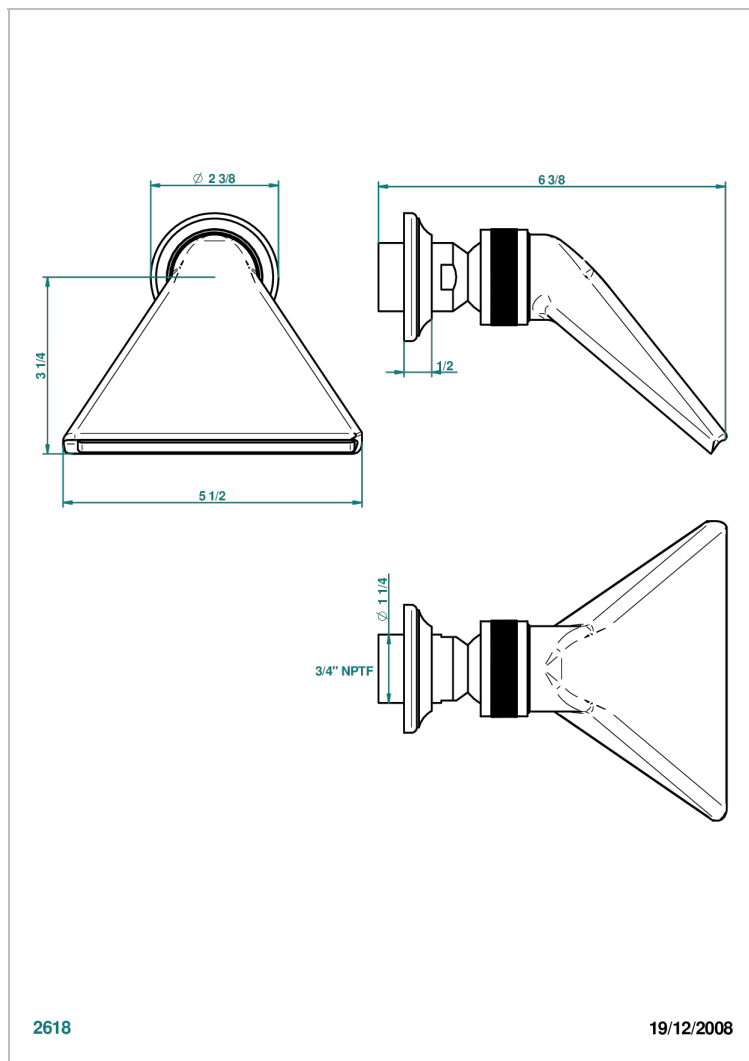

BROADWAY WITH WHITE PORCELAIN LEVER HANDLES

A04-3640/US

Shower head, cast deluge with 3/4" connection

CHARACTERISTIC

- Broadway with white porcelain lever handles
- Shower head, cast deluge with 3/4" connection