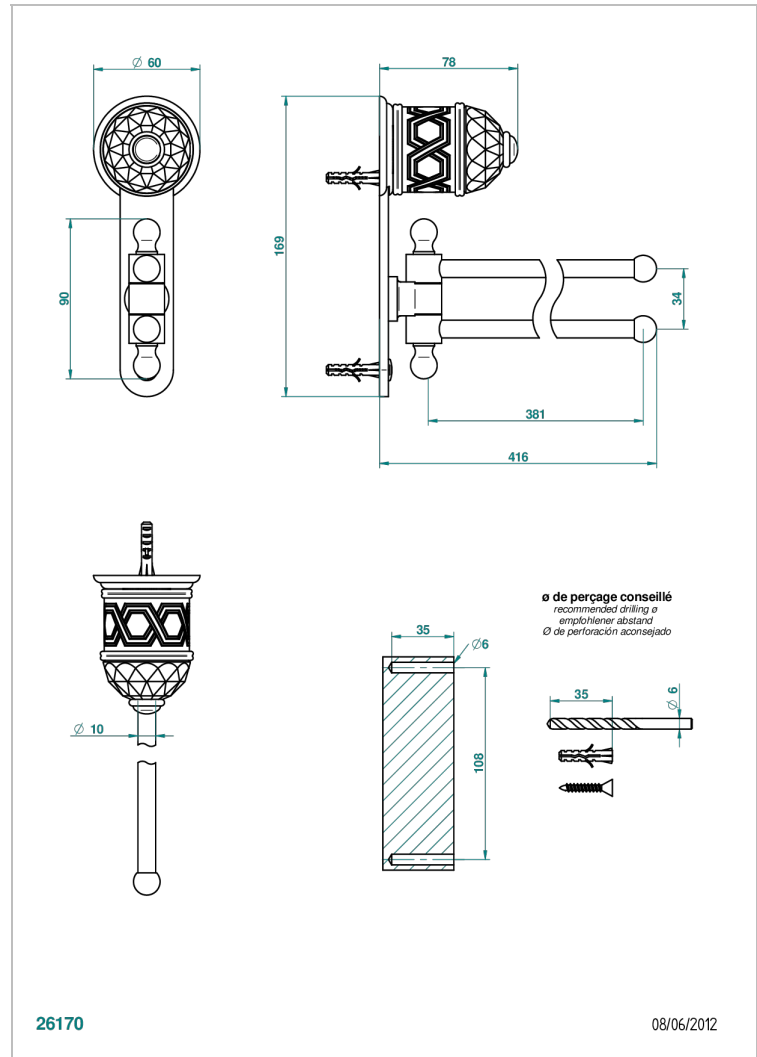

# DUOMO CRYSTAL

U4F-522

Towel bar 15 3/4" long, double swivel

THG<sup>®</sup>  
PARIS

26170

08/06/2012

## CHARACTERISTIC

- Duomo Crystal
- Towel bar 15 3/4" long, double swivel