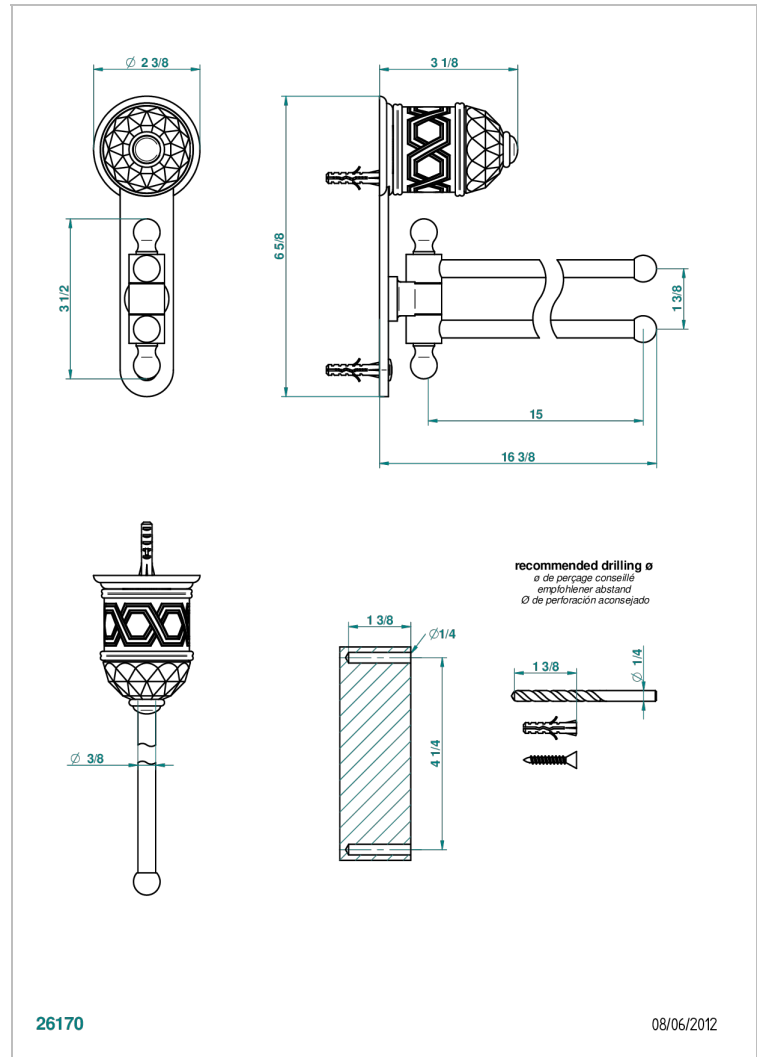

# DUOMO CRYSTAL

U4F-522

Towel bar 15 3/4" long, double swivel

THG<sup>®</sup>  
PARIS

## CHARACTERISTIC

- Duomo Crystal
- Towel bar 15 3/4" long, double swivel