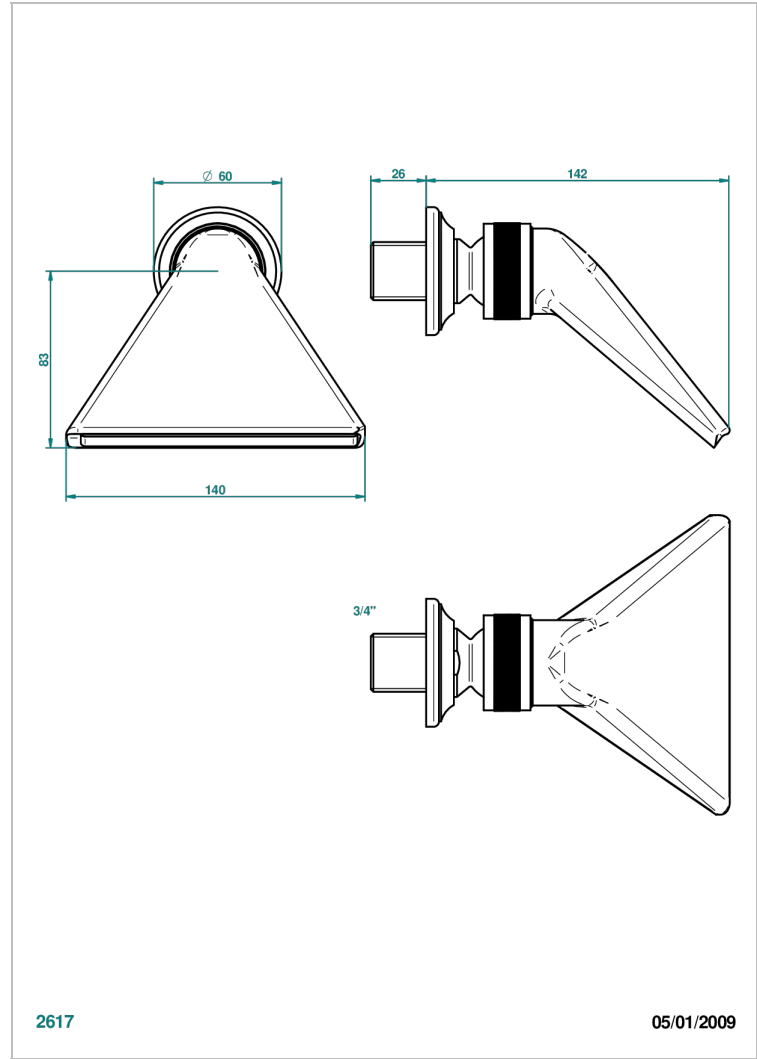

1900 WITH LEVER

G28-3640

Sports shower head 3/4"

THG[®]
PARIS

CHARACTERISTIC

- 1900 with lever
- Sports shower head 3/4"

TECHNICAL SPECS

- Recommandé : 3 bars (max. 5 bars) - Advised : 43,5 psi (max. 72 psi)
 - écoulement libre - débit selon l'alimentation en amont
- Free flow - flow according to the upstream supply