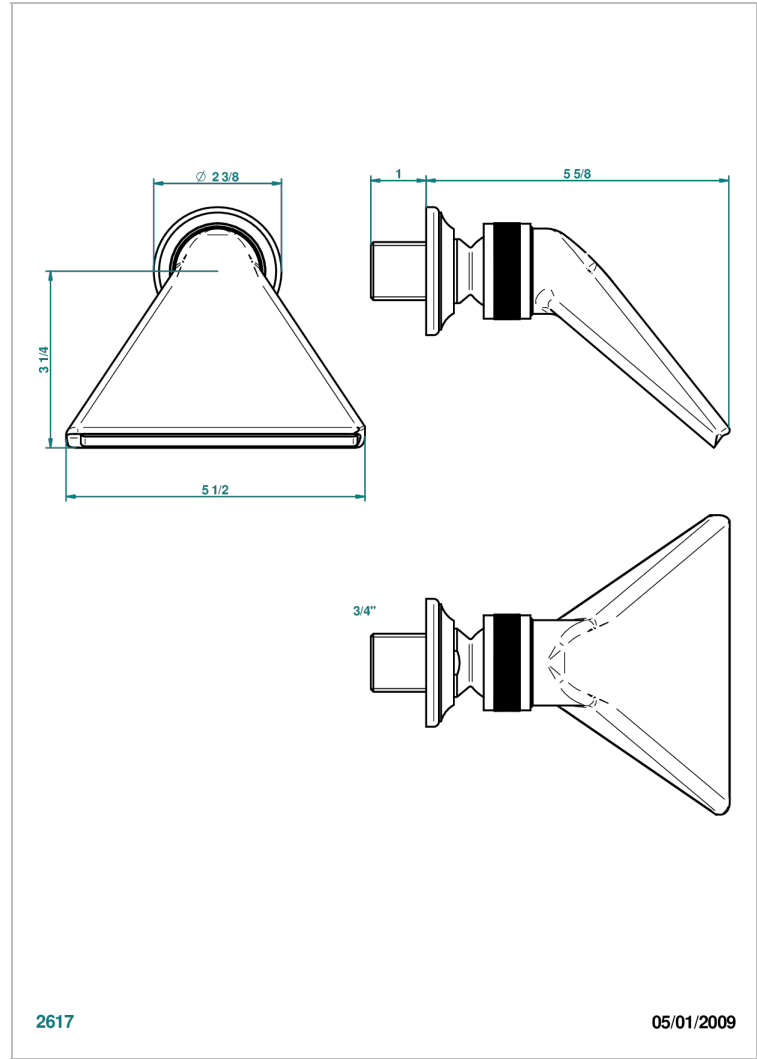

1900 WITH LEVER

G28-3640

Sports shower head 3/4"

THG[®]
PARIS

CHARACTERISTIC

- 1900 with lever
- Sports shower head 3/4"

TECHNICAL SPECS

- Recommandé : 3 bars (max. 5 bars) - Advised : 43,5 psi (max. 72 psi)
 - écoulement libre - débit selon l'alimentation en amont
- Free flow - flow according to the upstream supply