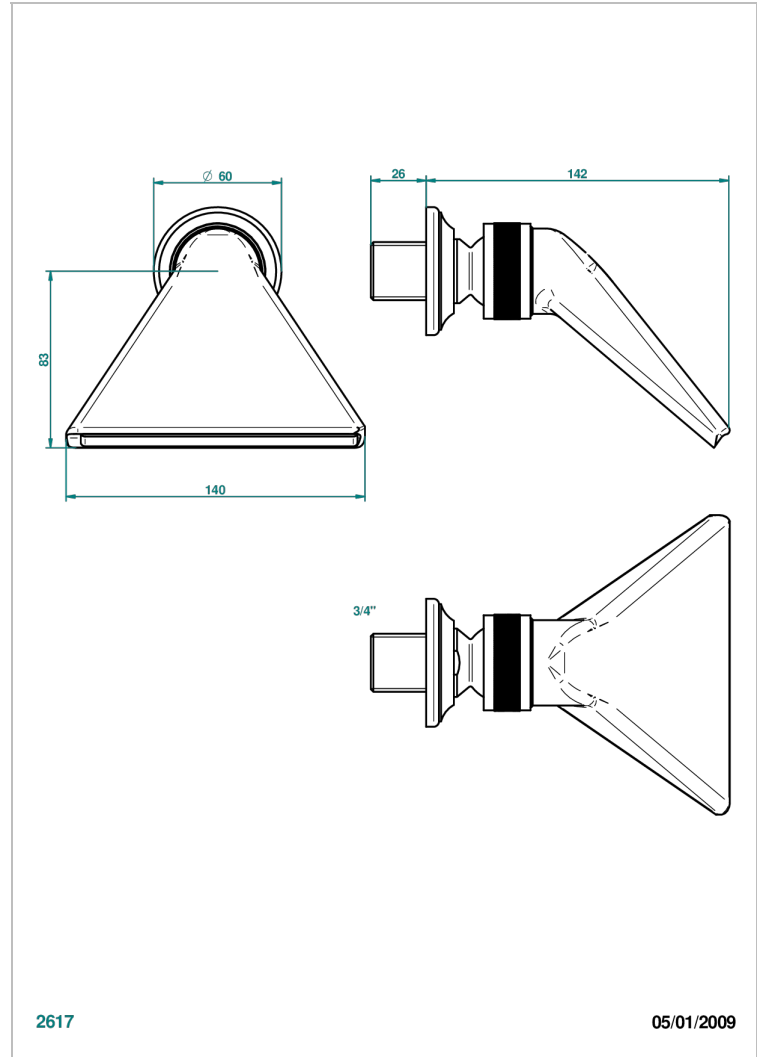

1900

G25-3640

Sports shower head 3/4"

THG[®]
PARIS

CHARACTERISTIC

- 1900
- Sports shower head 3/4"

TECHNICAL SPECS

- Recommandé : 3 bars (max. 5 bars) - Advised : 43,5 psi (max. 72 psi)
 - écoulement libre - débit selon l'alimentation en amont
- Free flow - flow according to the upstream supply