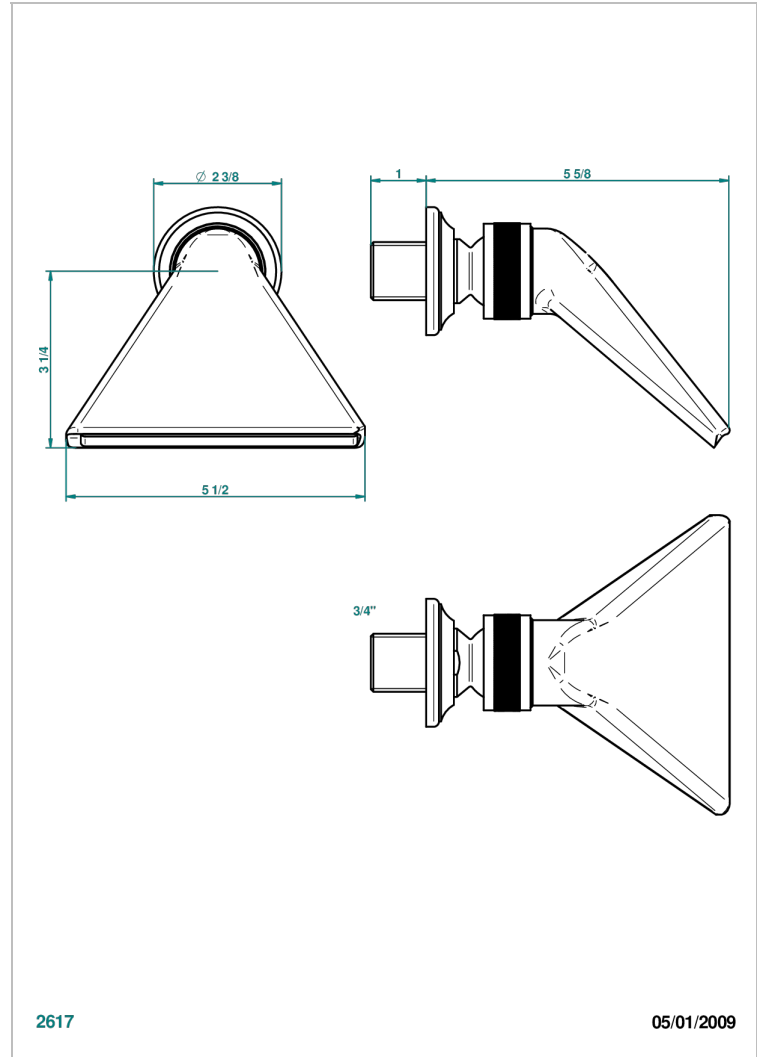

# 1900

G25-3640

Sports shower head 3/4"

## CHARACTERISTIC

- 1900
- Sports shower head 3/4"