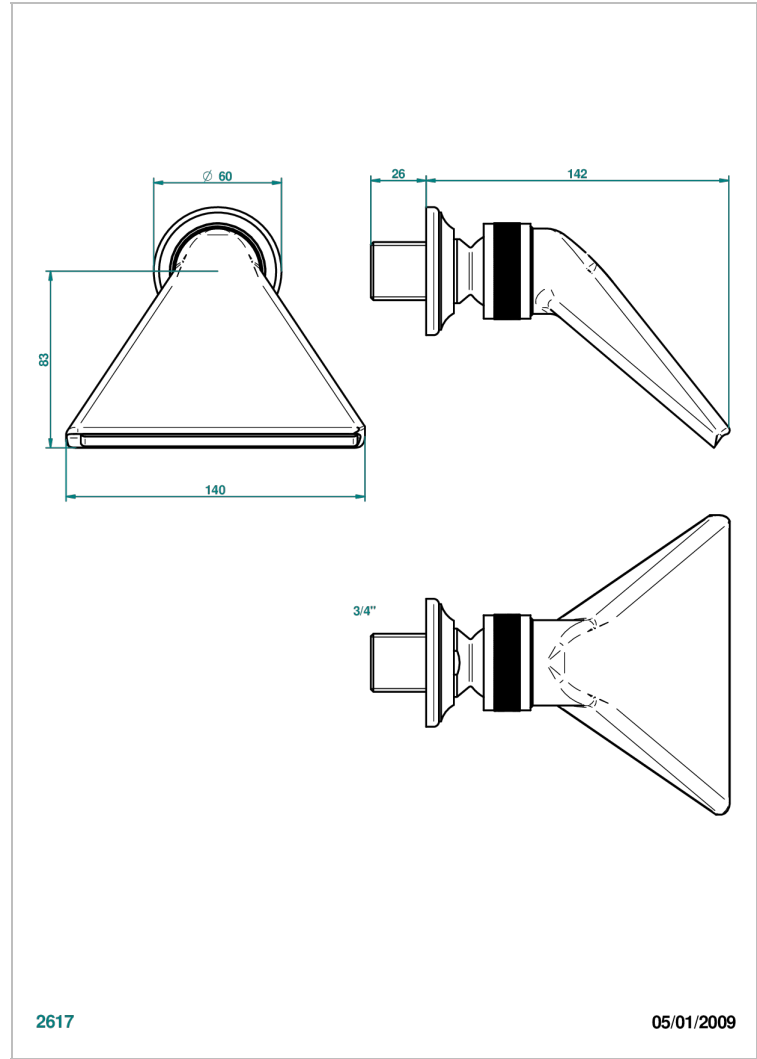

# 1900

G25-3640

Sports shower head 3/4"

THG<sup>®</sup>  
PARIS

## CHARACTERISTIC

- 1900
- Sports shower head 3/4"