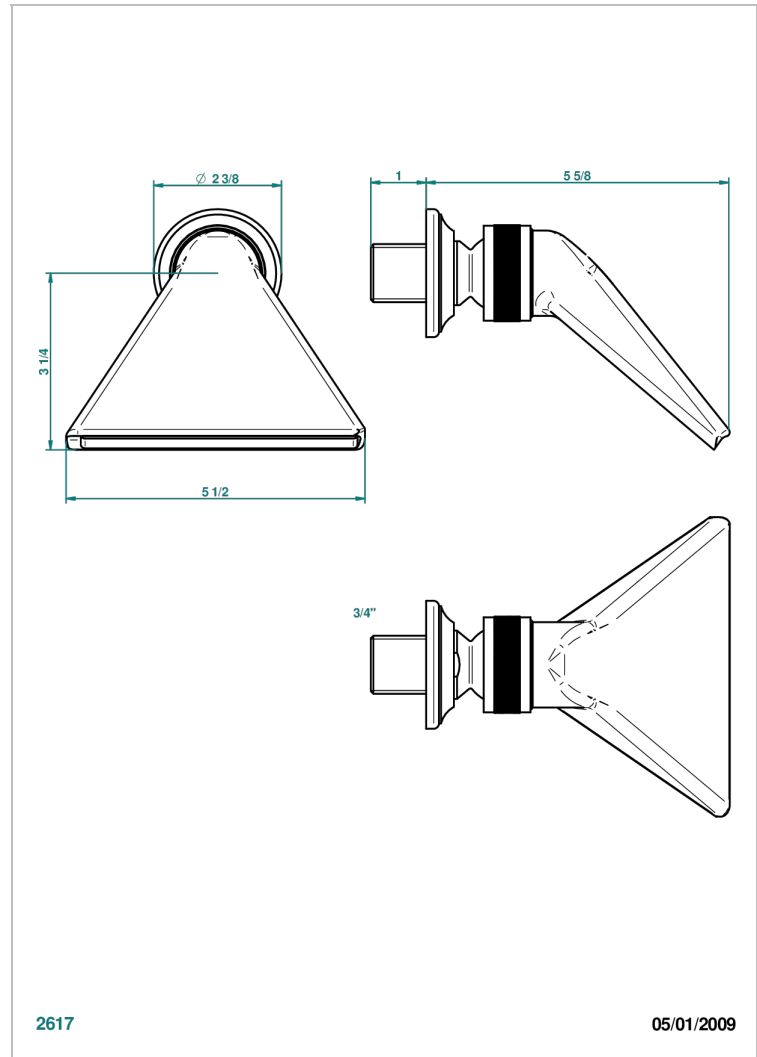

# 1900

G25-3640

Sports shower head 3/4"

THG<sup>®</sup>  
PARIS

## CHARACTERISTIC

- 1900
- Sports shower head 3/4"