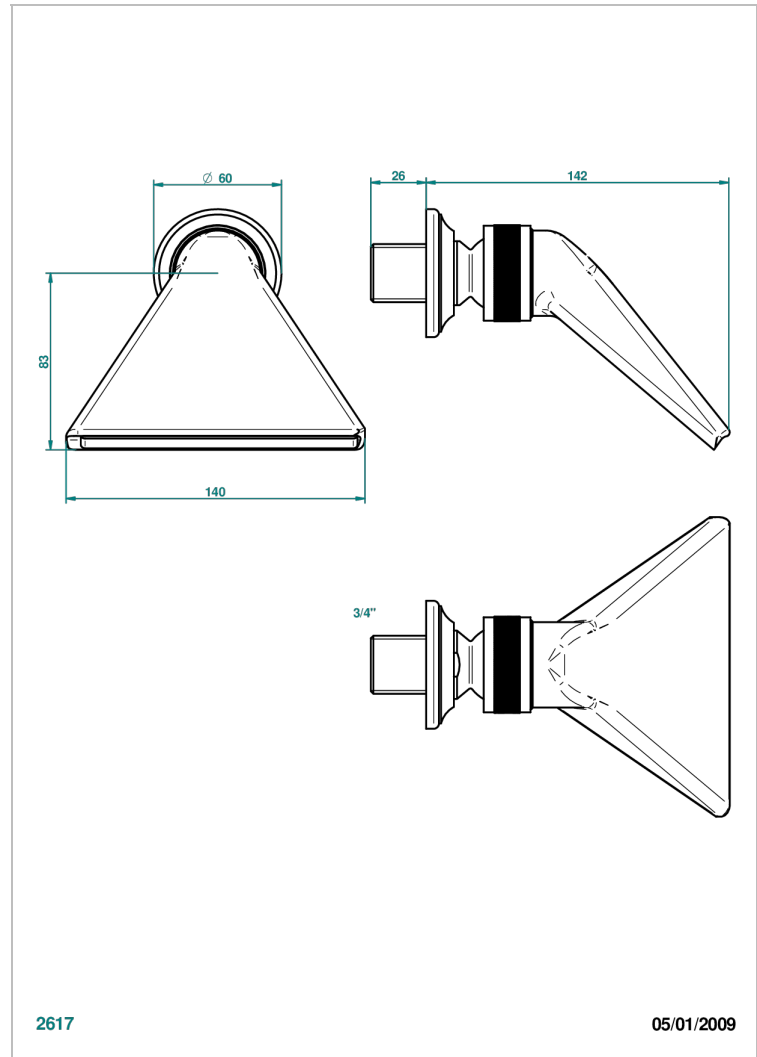

BROADWAY WITH LEVER

A04-3640

Sports shower head 3/4"

THG[®]
PARIS

CHARACTERISTIC

- Broadway with Lever
- Sports shower head 3/4"

TECHNICAL SPECS

- Recommandé : 3 bars (max. 5 bars) - Advised : 43,5 psi (max. 72 psi)
 - écoulement libre - débit selon l'alimentation en amont
- Free flow - flow according to the upstream supply