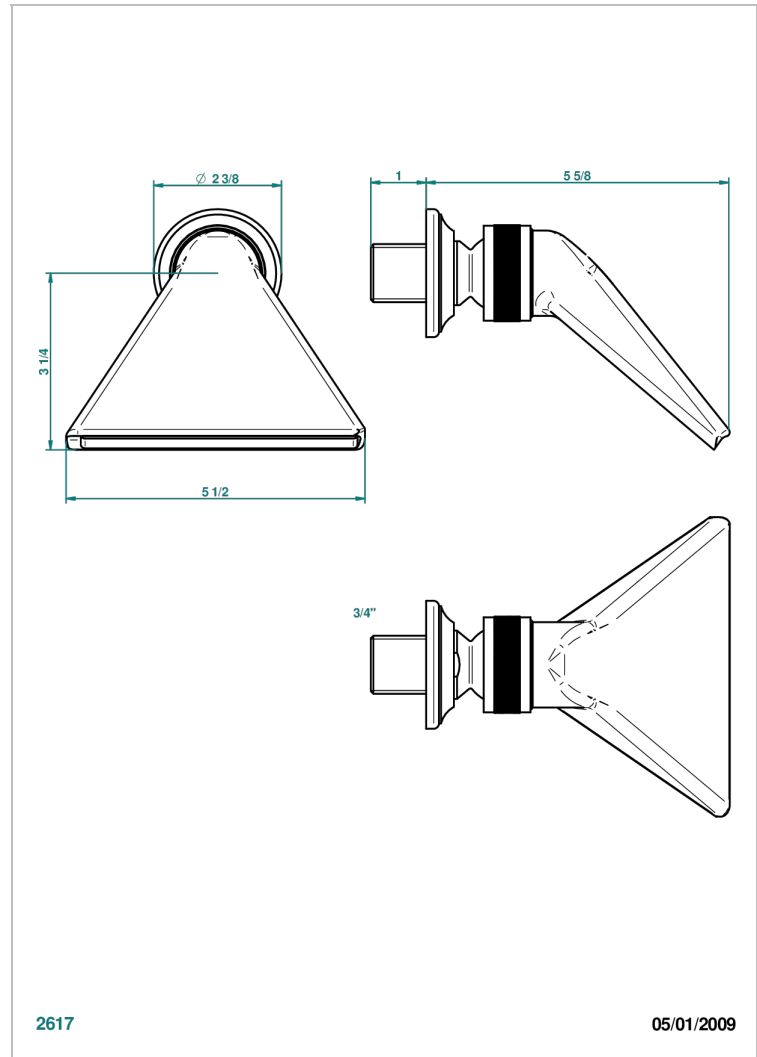

BROADWAY WITH LEVER

A04-3640

Sports shower head 3/4"

THG[®]
PARIS

CHARACTERISTIC

- Broadway with Lever
- Sports shower head 3/4"

TECHNICAL SPECS

- Recommandé : 3 bars (max. 5 bars) - Advised : 43,5 psi (max. 72 psi)
 - écoulement libre - débit selon l'alimentation en amont
- Free flow - flow according to the upstream supply