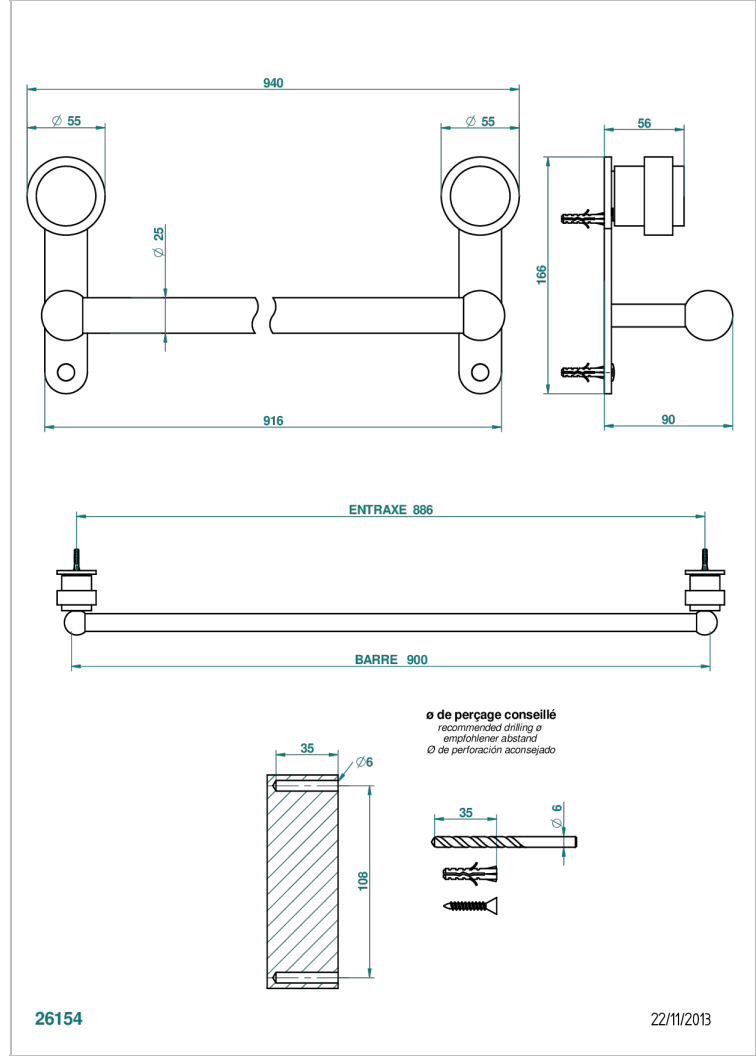

# DIPLOMATE SMOOTH RINGS

U4A-526

Bath towel holder, length: 900 mm

## CHARACTERISTIC

- Diplomate Smooth rings
- Bath towel holder, length: 900 mm