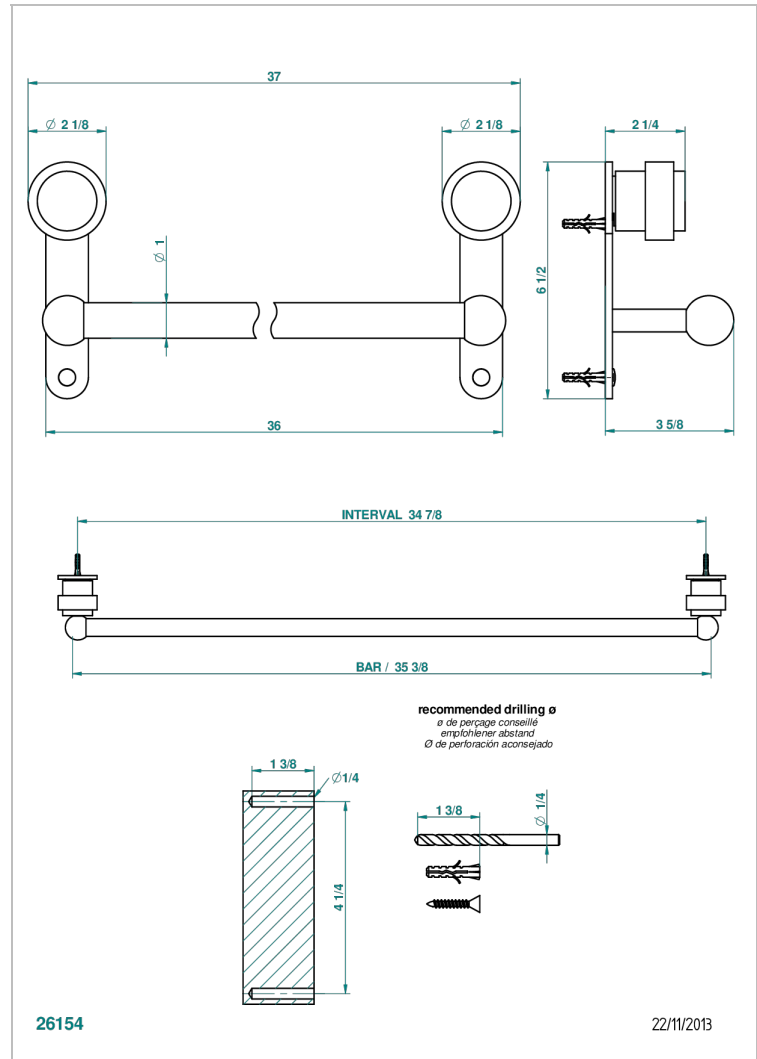

# DIPLOMATE SMOOTH RINGS

U4A-526

Bath towel holder, length: 900 mm

## CHARACTERISTIC

- Diplomate Smooth rings
- Bath towel holder, length: 900 mm