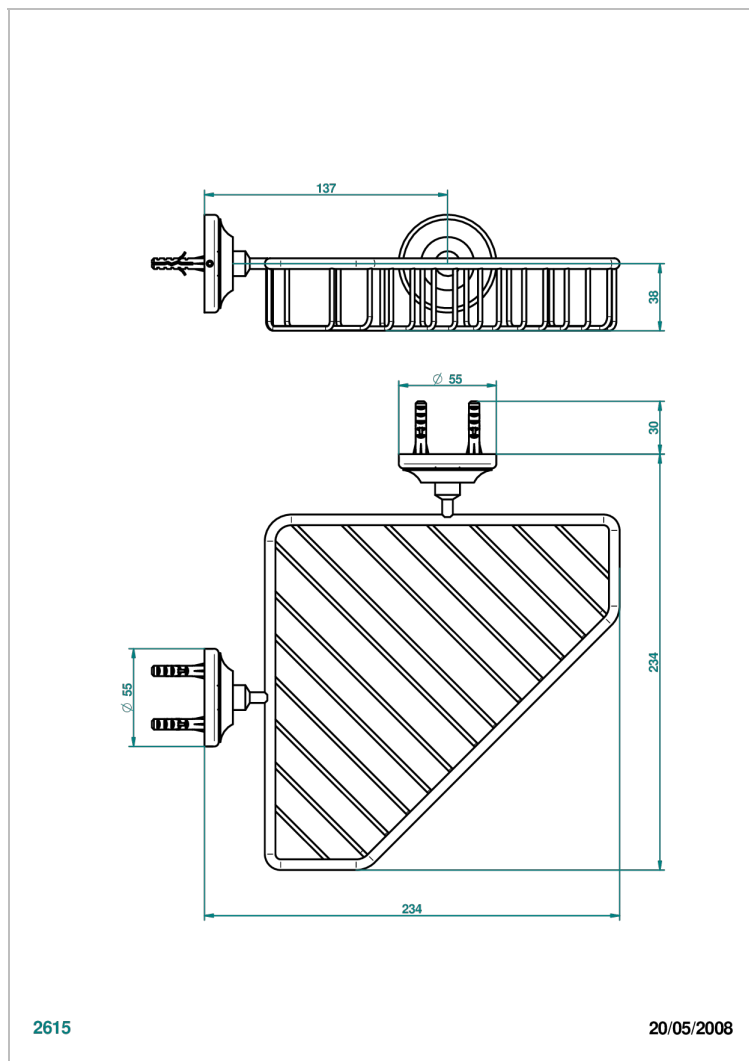

CHARLESTON WITH LEVER HANDLES

G75-3623

Large corner soap basket, wall mounted

THG[®]
PARIS

2615

20/05/2008

CHARACTERISTIC

- Charleston with lever handles
- Large corner soap basket, wall mounted