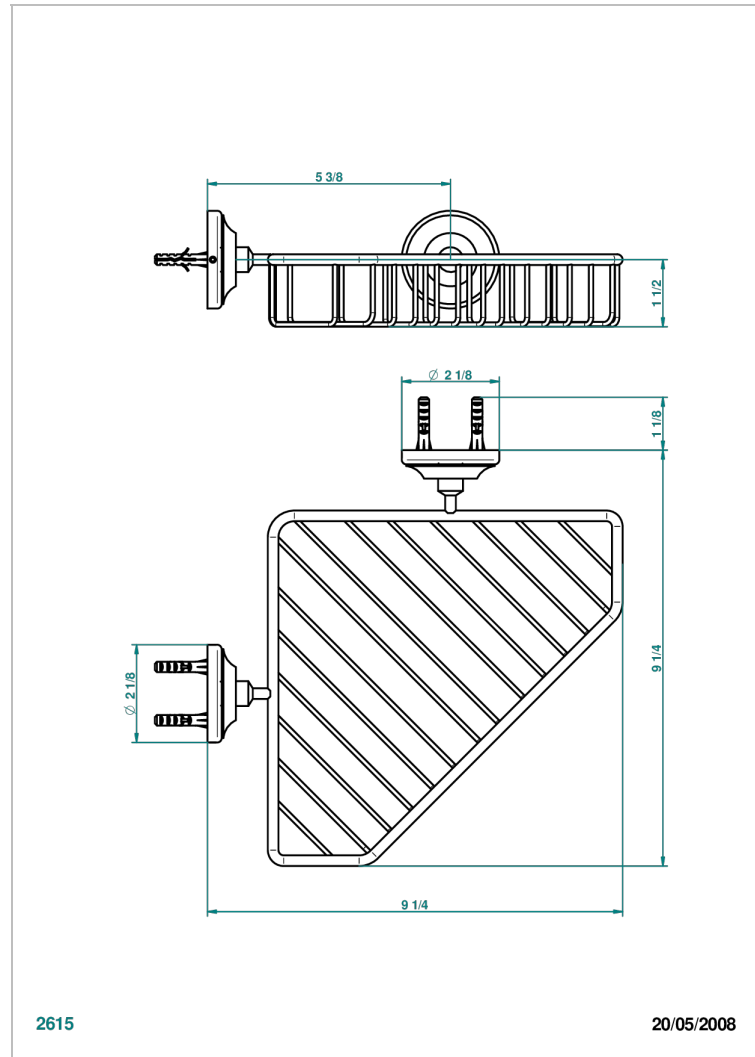

# CHARLESTON WITH LEVER HANDLES

G75-3623

Large corner soap basket, wall mounted

2615

20/05/2008

## CHARACTERISTIC

- Charleston with lever handles
- Large corner soap basket, wall mounted