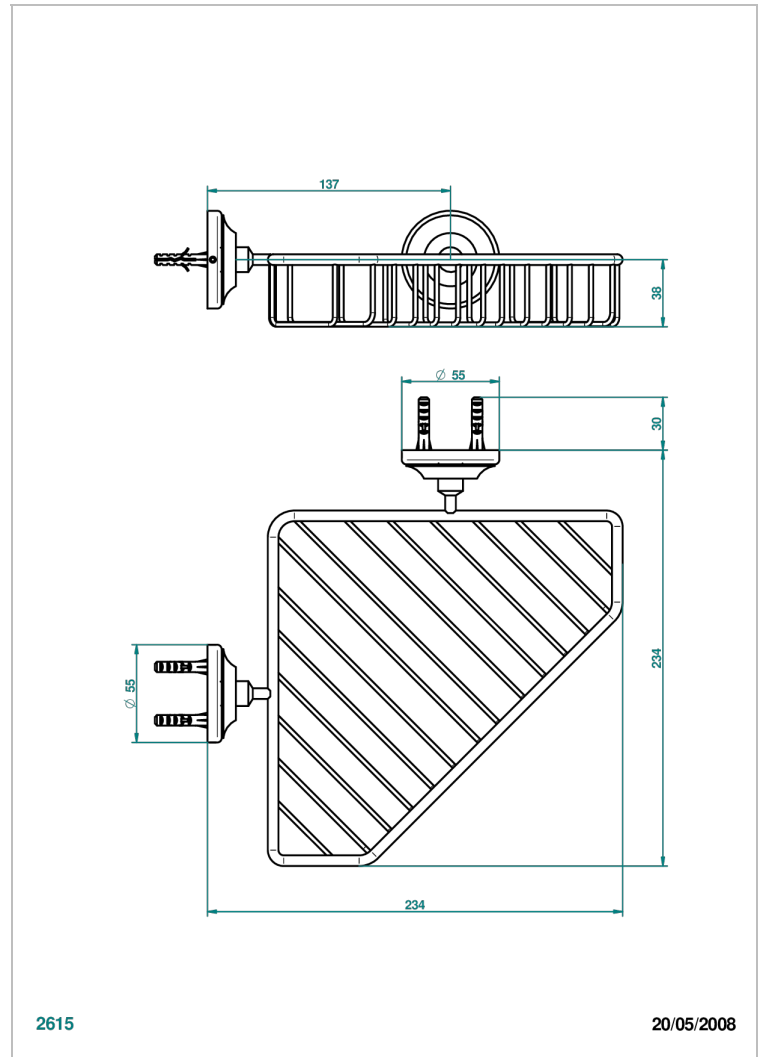

CHARLESTON WITH LEVER

G75-3623

Corner soap dish with flanges, 200 x 200 mm

THG[®]
PARIS

2615

20/05/2008

CHARACTERISTIC

- Charleston with lever
- Corner soap dish with flanges, 200 x 200 mm