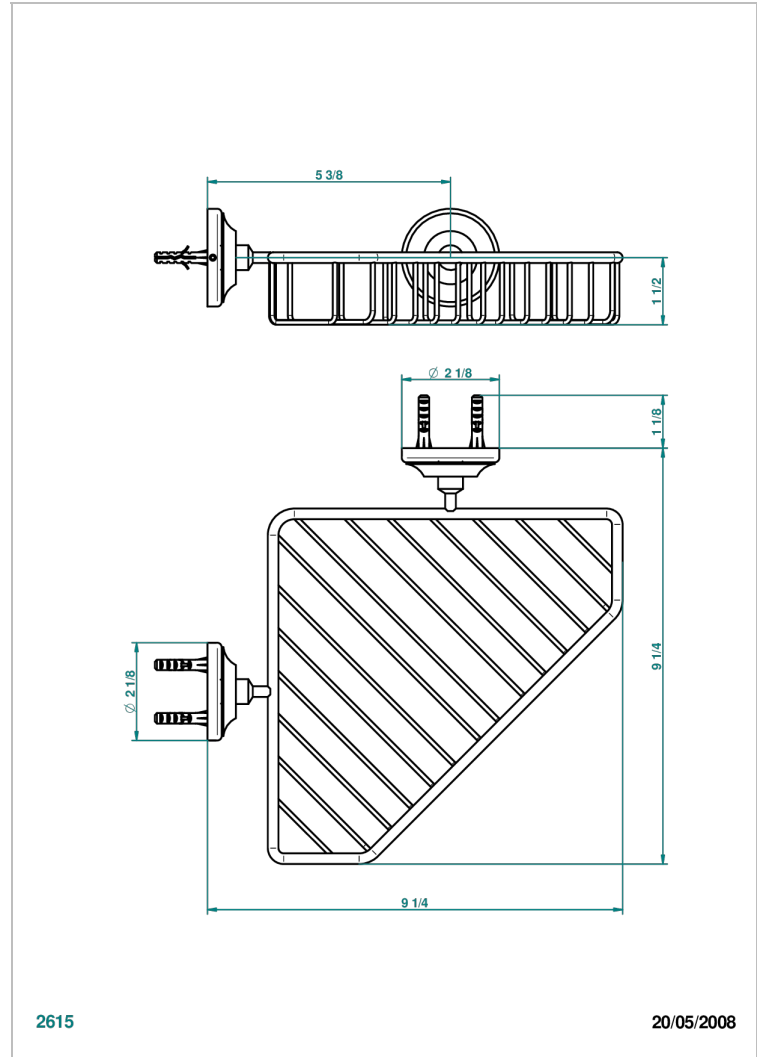

CHARLESTON WITH LEVER

G75-3623

Corner soap dish with flanges, 200 x 200 mm

2615

20/05/2008

CHARACTERISTIC

- Charleston with lever
- Corner soap dish with flanges, 200 x 200 mm

AVAILABLE FINITIONS