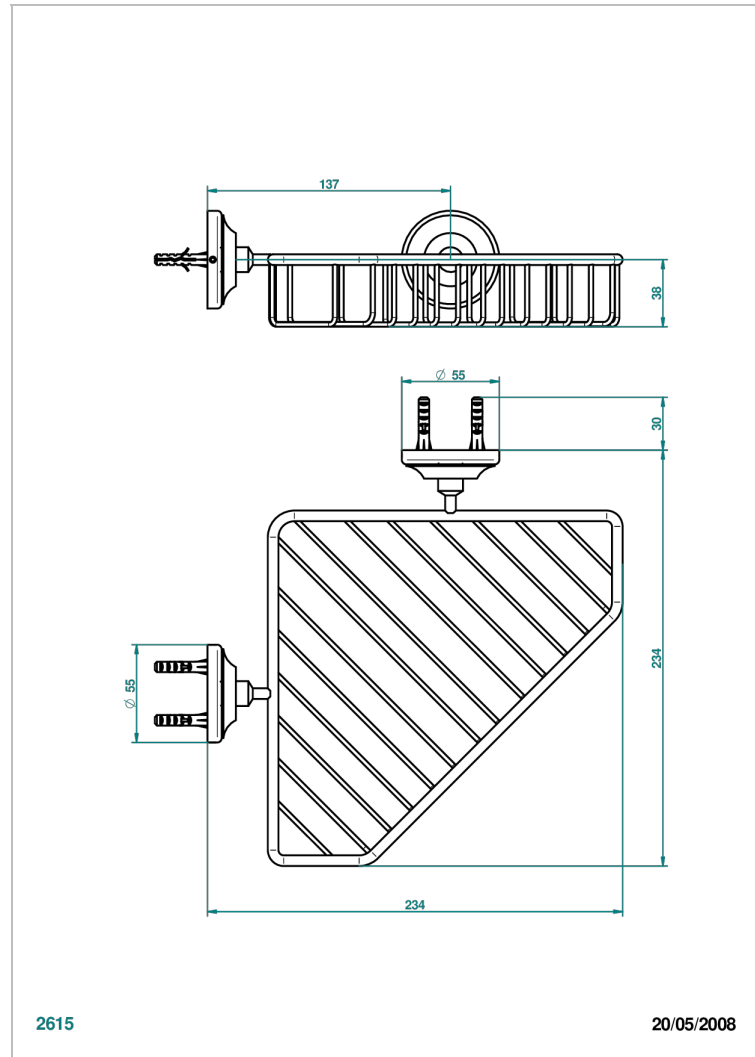

# CHARLESTON WITH LEVER

G75-3623

Corner soap dish with flanges, 200 x 200 mm

THG<sup>®</sup>  
PARIS

2615

20/05/2008

## CHARACTERISTIC

- Charleston with lever
- Corner soap dish with flanges, 200 x 200 mm