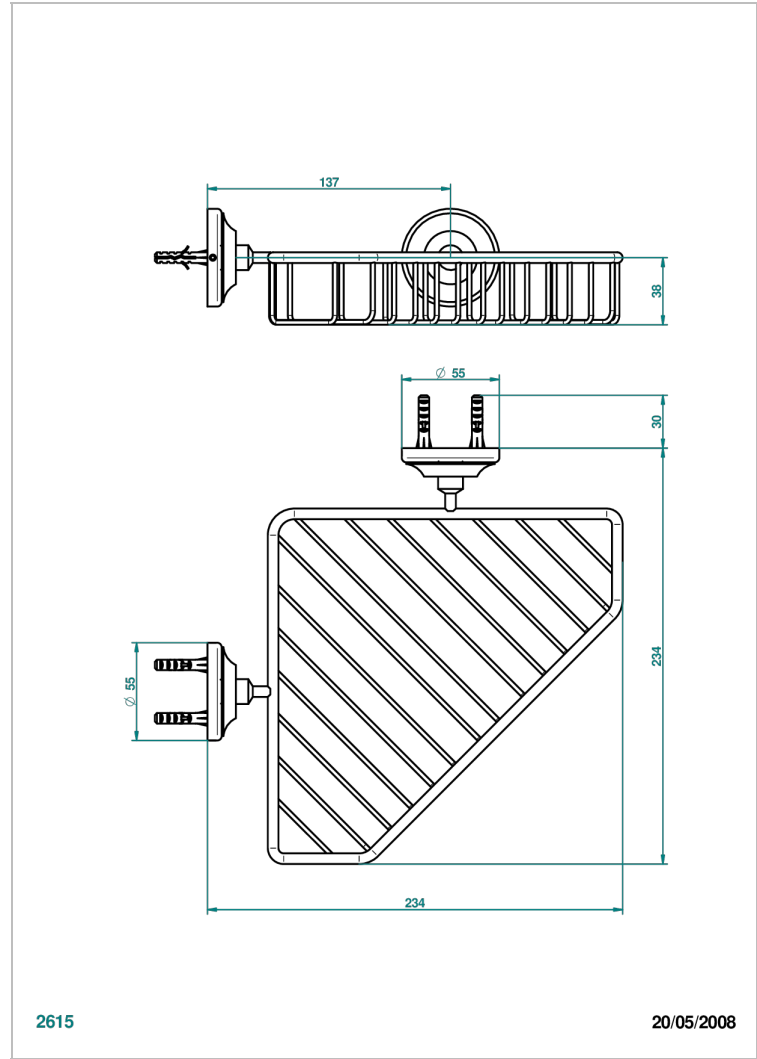

# CHARLESTON WITH LEVER

G75-3623

Corner soap dish with flanges, 200 x 200 mm

THG<sup>®</sup>  
PARIS

2615

20/05/2008

## CHARACTERISTIC

- Charleston with lever
- Corner soap dish with flanges, 200 x 200 mm