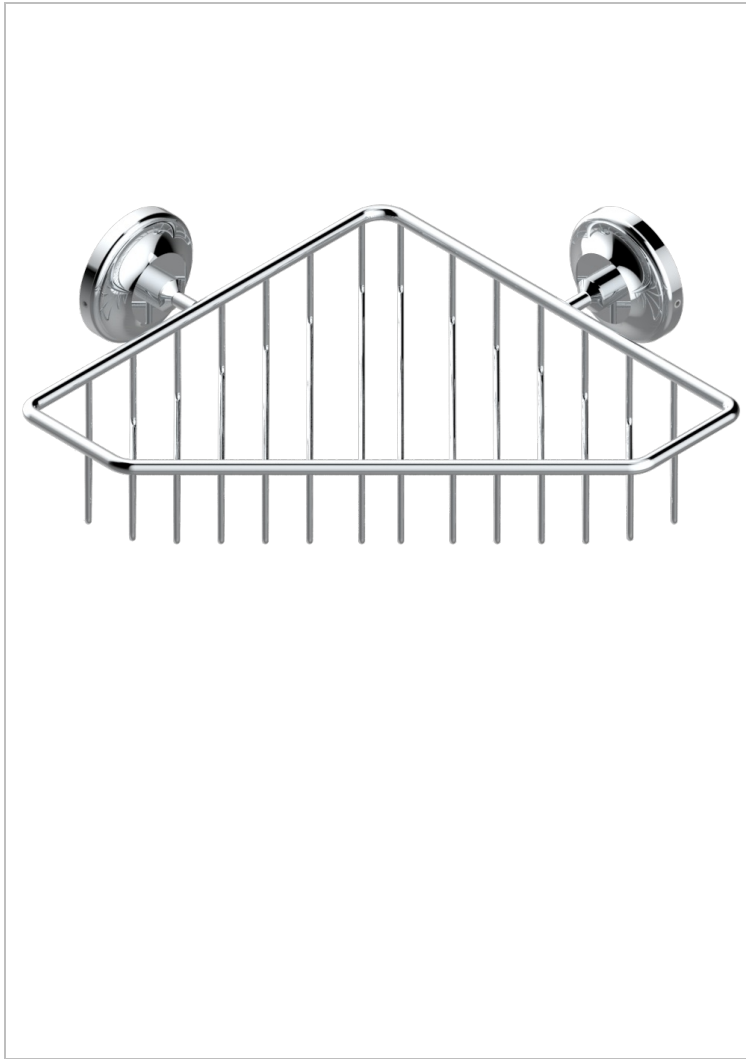

# CHARLESTON WITH LEVER

G75-3623

Corner soap dish with flanges, 200 x 200 mm

THG<sup>®</sup>  
PARIS

2615

20/05/2008

## CHARACTERISTIC

- Charleston with lever
- Corner soap dish with flanges, 200 x 200 mm

## AVAILABLE FINITIONS

Antique nickel - H28  
Black ceram - D30  
Blush PVD - H62  
Brass color PVD - H49  
Brown bronze color PVD - F33  
Gold color PVD - H52

Graphite PVD - H64  
Lacquered light bronze - D01  
Matt Umber PVD - H67  
Matt blush PVD - H60  
Matt brass color PVD - H50  
Matt brown bronze color PVD - F34