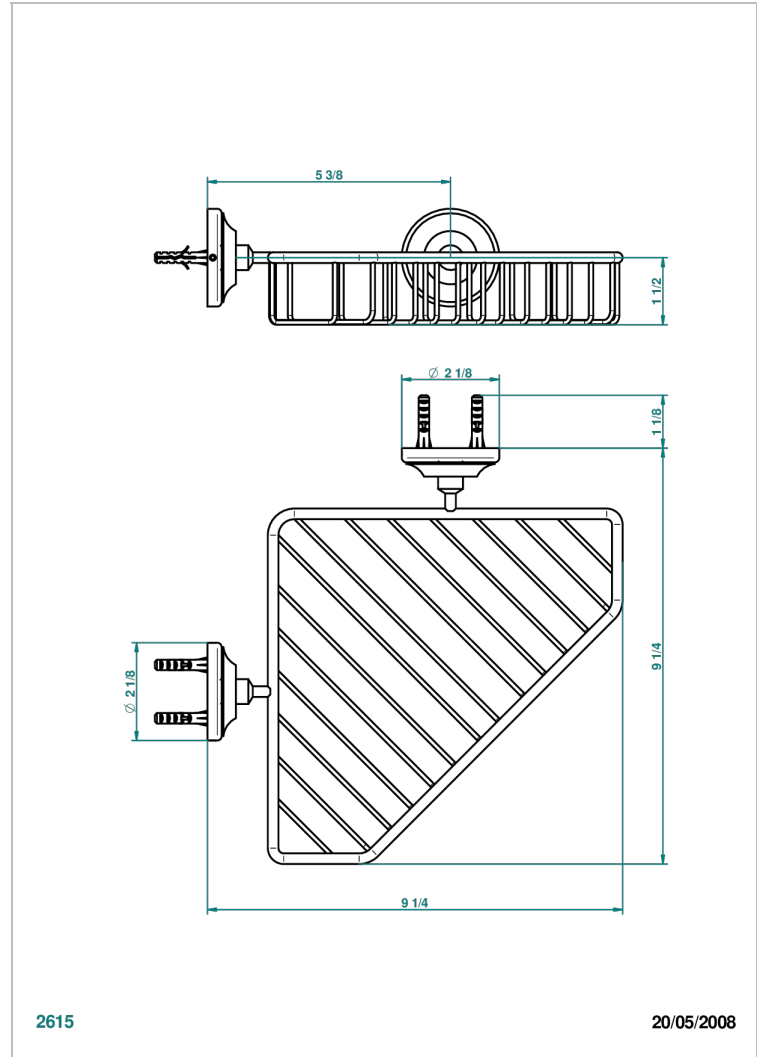

# CHARLESTON WITH LEVER

G75-3623

Corner soap dish with flanges, 200 x 200 mm

2615

20/05/2008

## CHARACTERISTIC

- Charleston with lever
- Corner soap dish with flanges, 200 x 200 mm