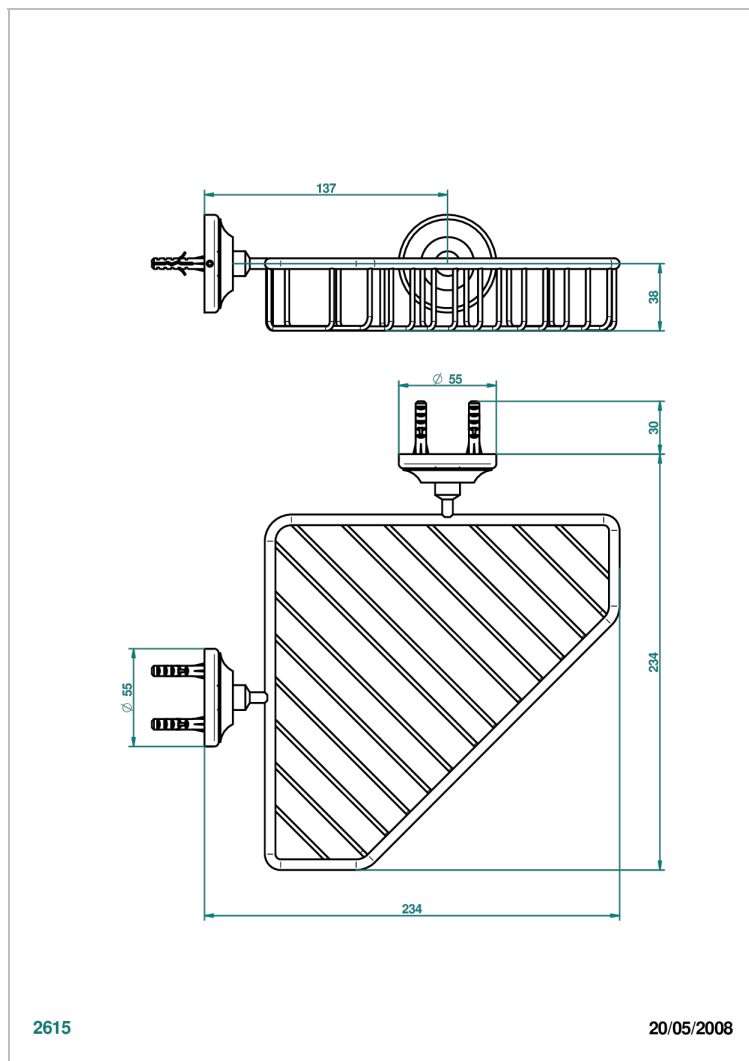

# CHARLESTON WITH SMOOTH METAL LEVER HANDLES

G3N-3623

Large corner soap basket, wall mounted

## CHARACTERISTIC

- Charleston with smooth metal lever handles
- Large corner soap basket, wall mounted