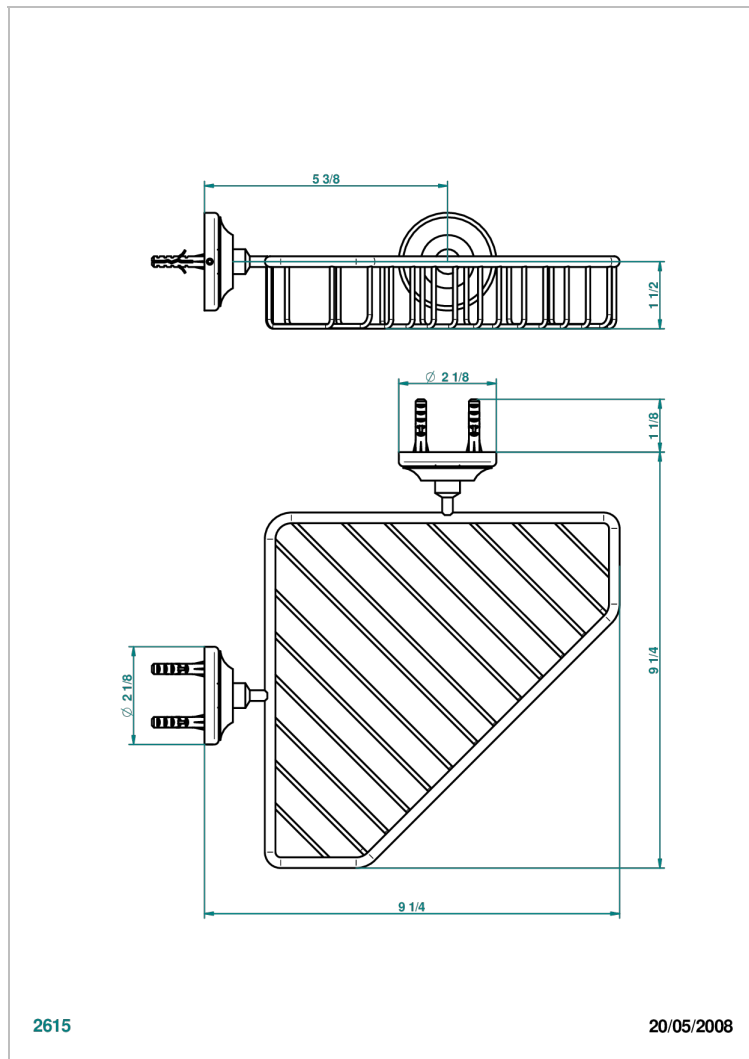

# CHARLESTON WITH SMOOTH METAL LEVER HANDLES

G3N-3623

Large corner soap basket, wall mounted

## CHARACTERISTIC

- Charleston with smooth metal lever handles
- Large corner soap basket, wall mounted