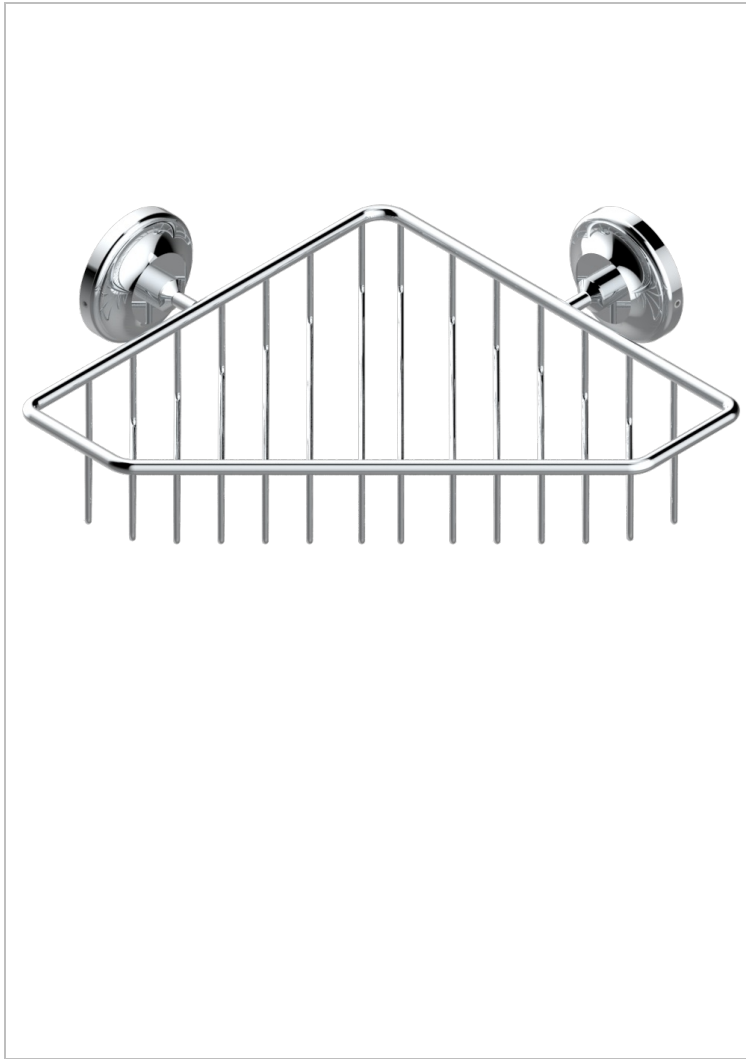

BROADWAY WITH WHITE PORCELAIN LEVER HANDLES

A04-3623

Large corner soap basket, wall mounted

CHARACTERISTIC

- Broadway with white porcelain lever handles
- Large corner soap basket, wall mounted

AVAILABLE FINITIONS

Black ceram - D30
Blush PVD - H62
Brass color PVD - H49
Brown bronze color PVD - F33
Chrome polished - A02
Chrome polished / gold polished - G02

Copper antique matt, coated - H07
Gold color PVD - H52
Gold mat - F07
Gold polished - F01
Graphite PVD - H64
Light coated bronze - D01

Nickel polished - B01
Soft gold - F30
Soft matt gold - F31
Umber PVD - H66