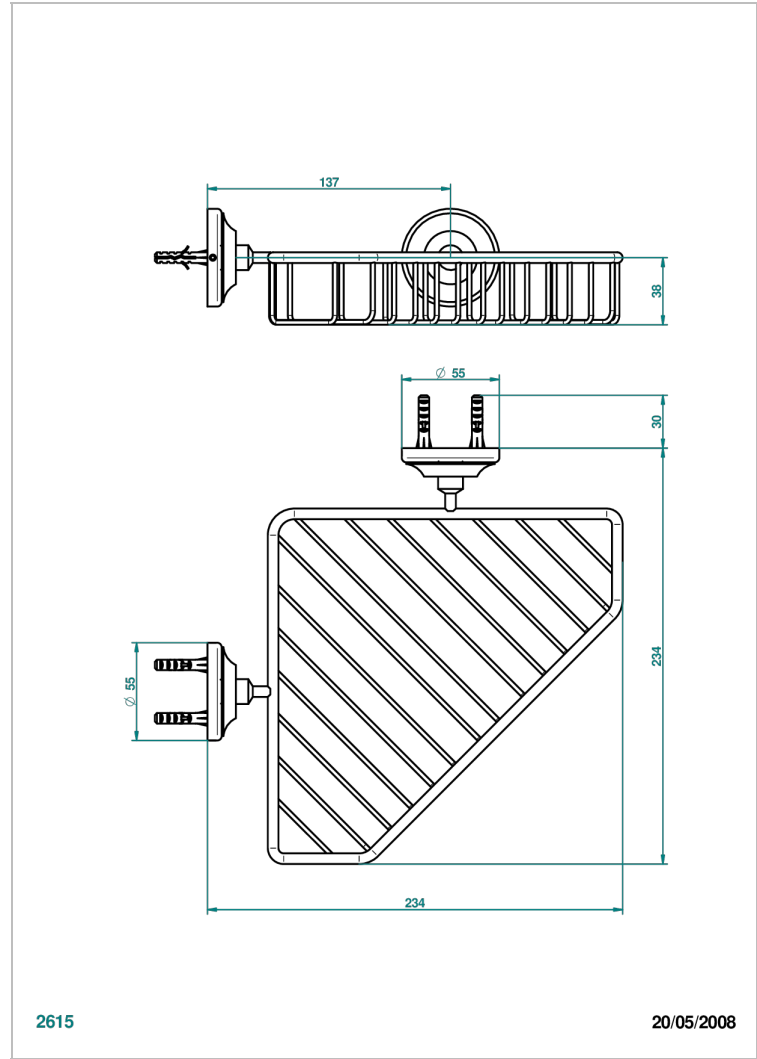

BROADWAY WITH WHITE PORCELAIN LEVER HANDLES

A04-3623

Large corner soap basket, wall mounted

CHARACTERISTIC

- Broadway with white porcelain lever handles
- Large corner soap basket, wall mounted

AVAILABLE FINITIONS