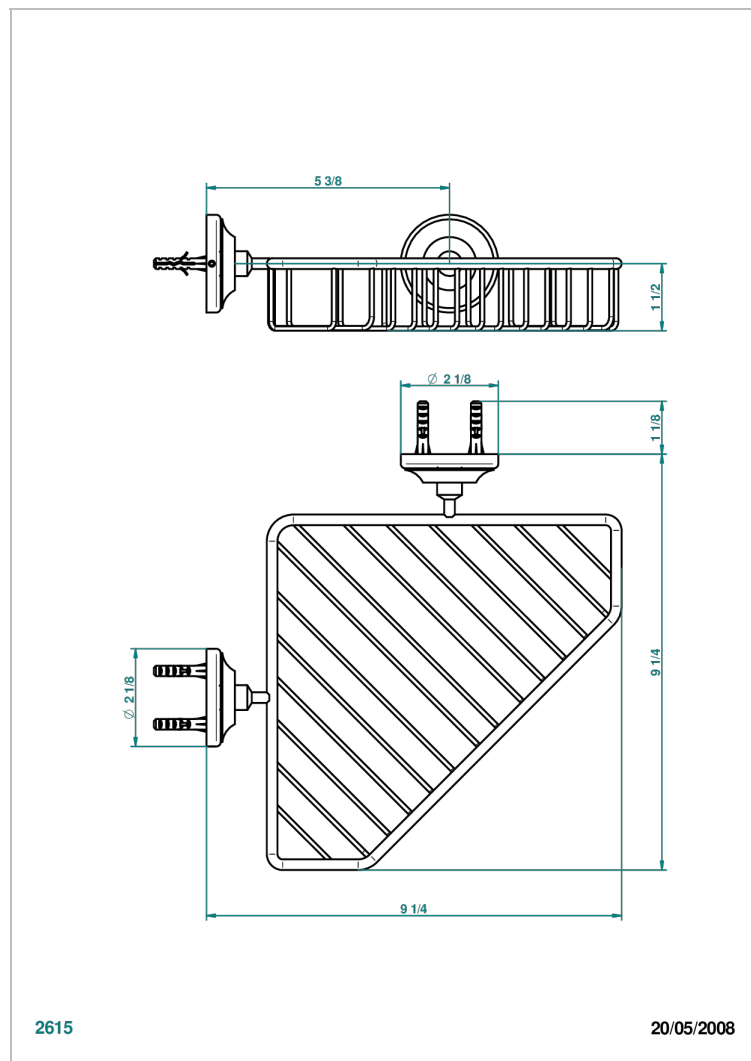

# BROADWAY WITH WHITE PORCELAIN LEVER HANDLES

A04-3623

Large corner soap basket, wall mounted

## CHARACTERISTIC

- Broadway with white porcelain lever handles
- Large corner soap basket, wall mounted