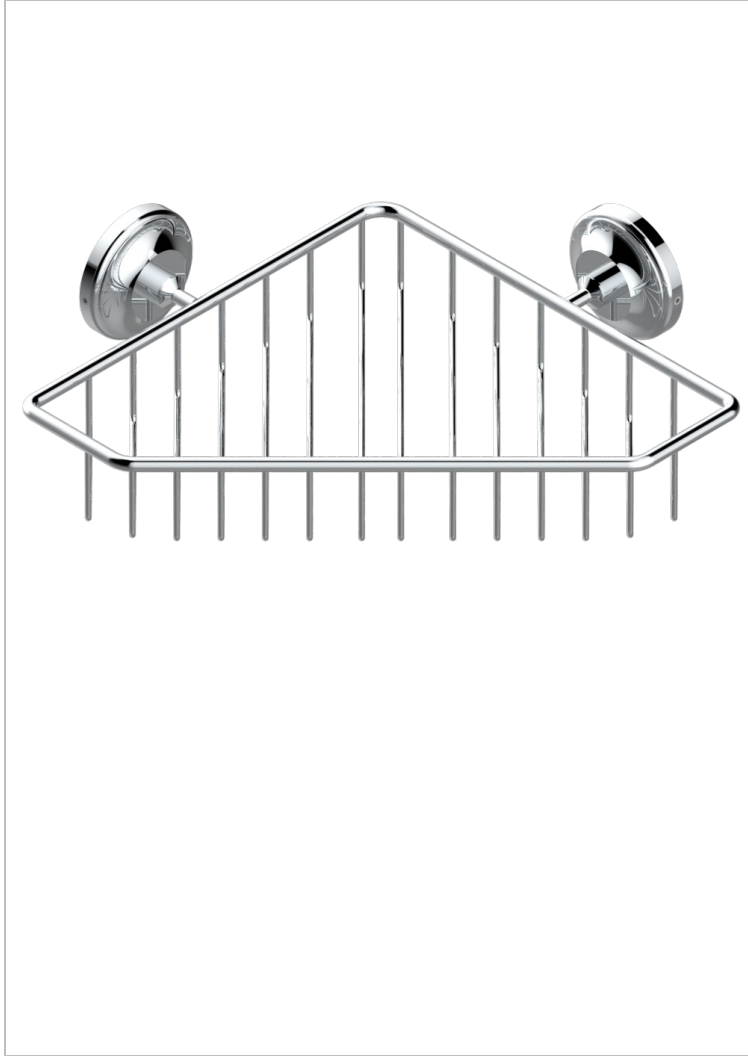

BROADWAY WITH LEVER

A04-3623

Corner soap dish with flanges, 200 x 200 mm

THG[®]
PARIS

CHARACTERISTIC

- Broadway with Lever
- Corner soap dish with flanges, 200 x 200 mm

AVAILABLE FINITIONS

Antique nickel - H28
Black ceram - D30
Blush PVD - H62
Brass color PVD - H49
Brown bronze color PVD - F33
Gold color PVD - H52

Graphite PVD - H64
Lacquered light bronze - D01
Matt Umber PVD - H67
Matt blush PVD - H60
Matt brass color PVD - H50
Matt brown bronze color PVD - F34

Matt chrome - C02
Matt gold - F07
Matt gold color PVD - H53
Matt graphite PVD - H65
Matt nickel (color finish) - C01
Matt nickel color PVD - H56

Natural smoked Brass - A13
Nickel color PVD - H55
Polished chrome (color finish) - A02
Polished chrome / Polished gold (color finish) - G02
Polished gold (color finish) - F01
Polished nickel - B01

Soft gold - F30
Soft matt gold - F31
Umber PVD - H66
Varnished matt antique red copper (color finish) - H07