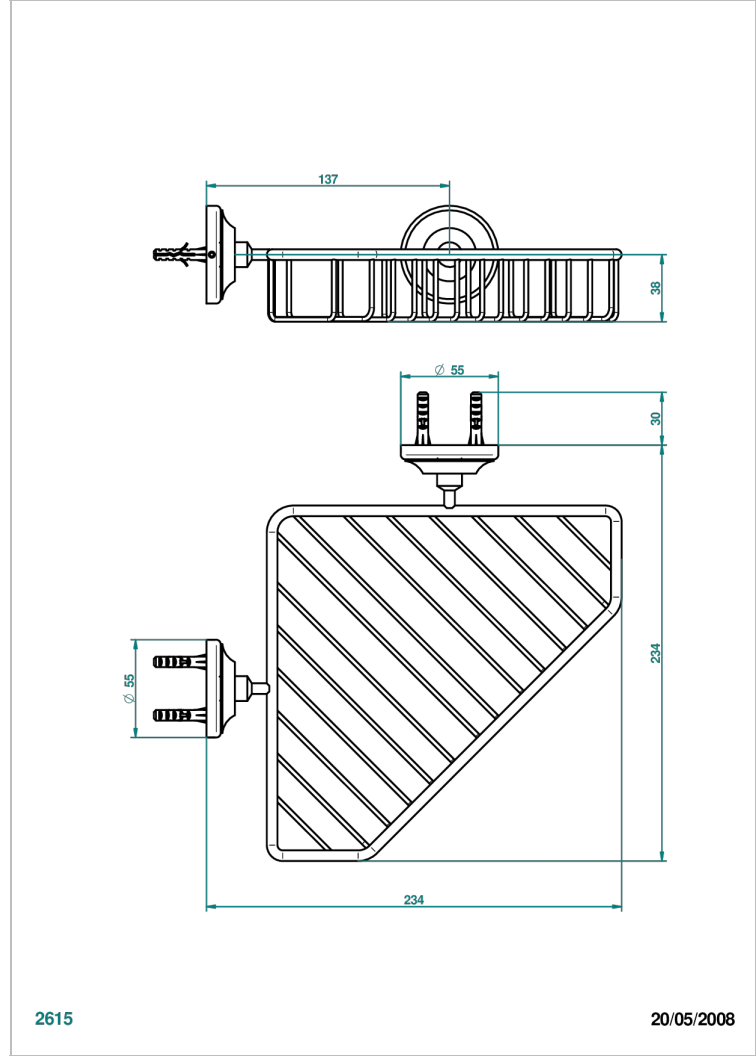

BROADWAY WITH LEVER

A04-3623

Corner soap dish with flanges, 200 x 200 mm

THG[®]
PARIS

CHARACTERISTIC

- Broadway with Lever
- Corner soap dish with flanges, 200 x 200 mm

AVAILABLE FINITIONS

Antique nickel - H28
Black ceram - D30
Blush PVD - H62
Brass color PVD - H49
Brown bronze color PVD - F33
Gold color PVD - H52