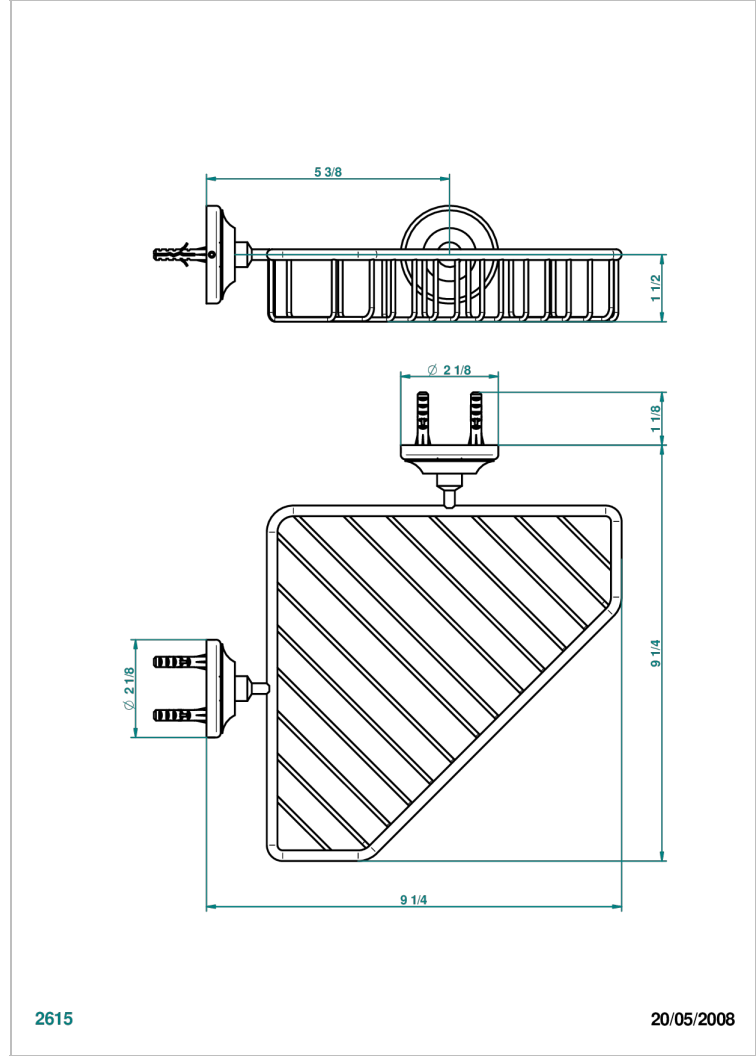

# BROADWAY WITH LEVER

A04-3623

Corner soap dish with flanges, 200 x 200 mm

2615

20/05/2008

## CHARACTERISTIC

- Broadway with Lever
- Corner soap dish with flanges, 200 x 200 mm