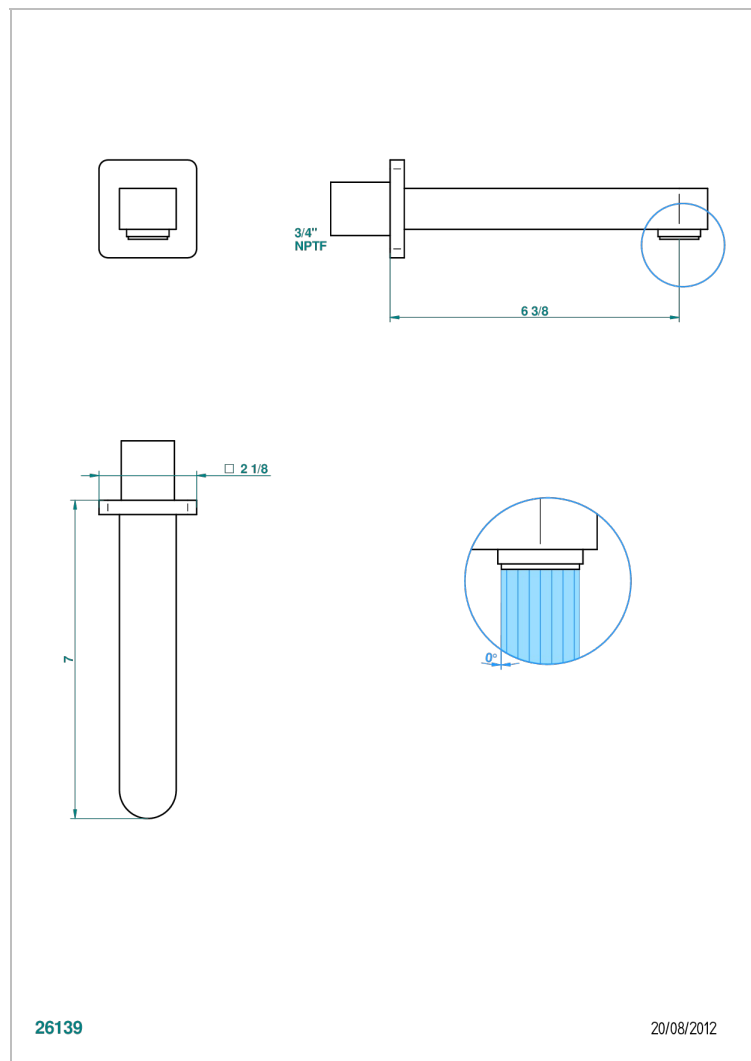

# PROFIL LALIQUE CRISTAL CLARO CON MANETAS

THG<sup>®</sup>  
PARIS

A6H-22G/US

Bath spout, wall mounted