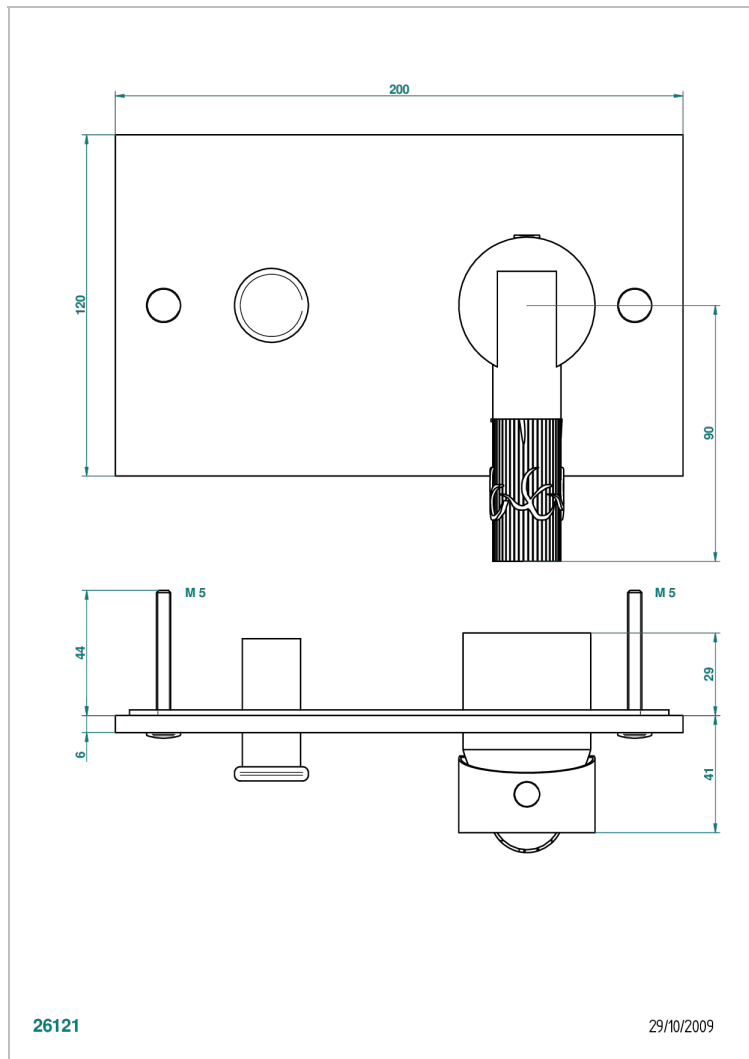

BAMBOU CLEAR CRYSTAL

A35-6550B

Trim only for wall shower mixer with diverter

THG[®]
PARIS

CHARACTERISTIC

- Bambo Clear crystal
- Trim only for wall shower mixer with diverter

RELATED SKU'S

- Ref. G00-6550A Rough parts for shower mixer with diverter