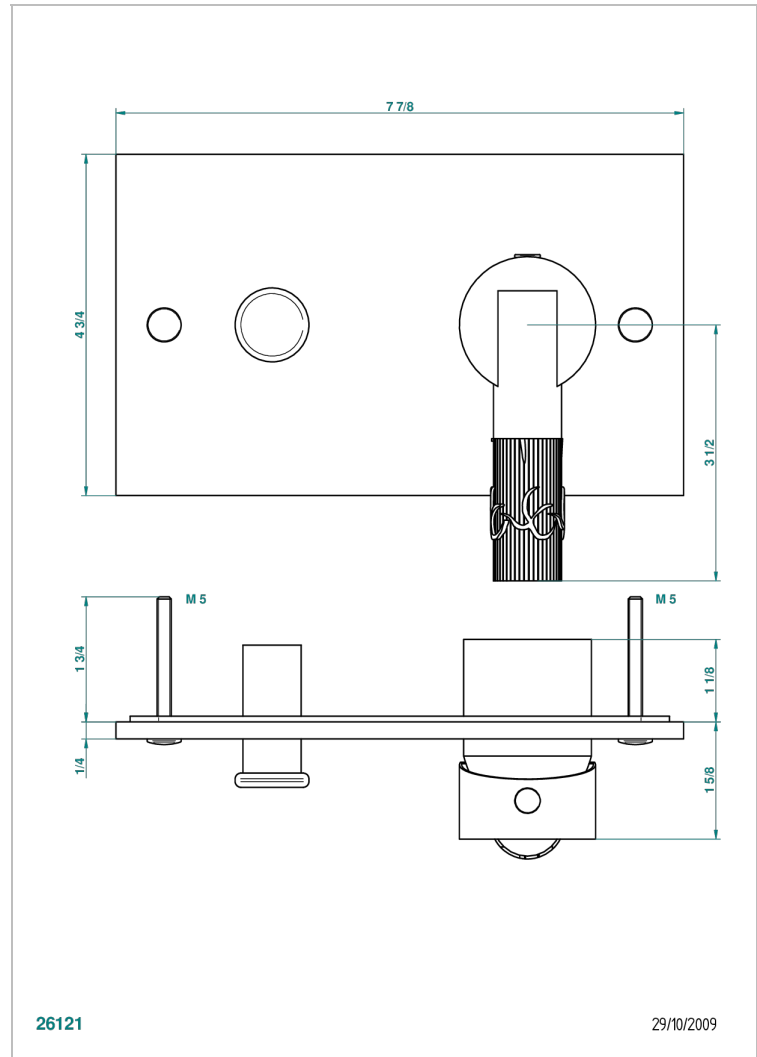

BAMBOU CLEAR CRYSTAL

A35-6550B

Trim only for wall shower mixer with diverter

THG[®]
PARIS

CHARACTERISTIC

- Bambo Clear crystal
- Trim only for wall shower mixer with diverter

RELATED SKU'S

- Ref. G00-6550A Rough parts for shower mixer with diverter