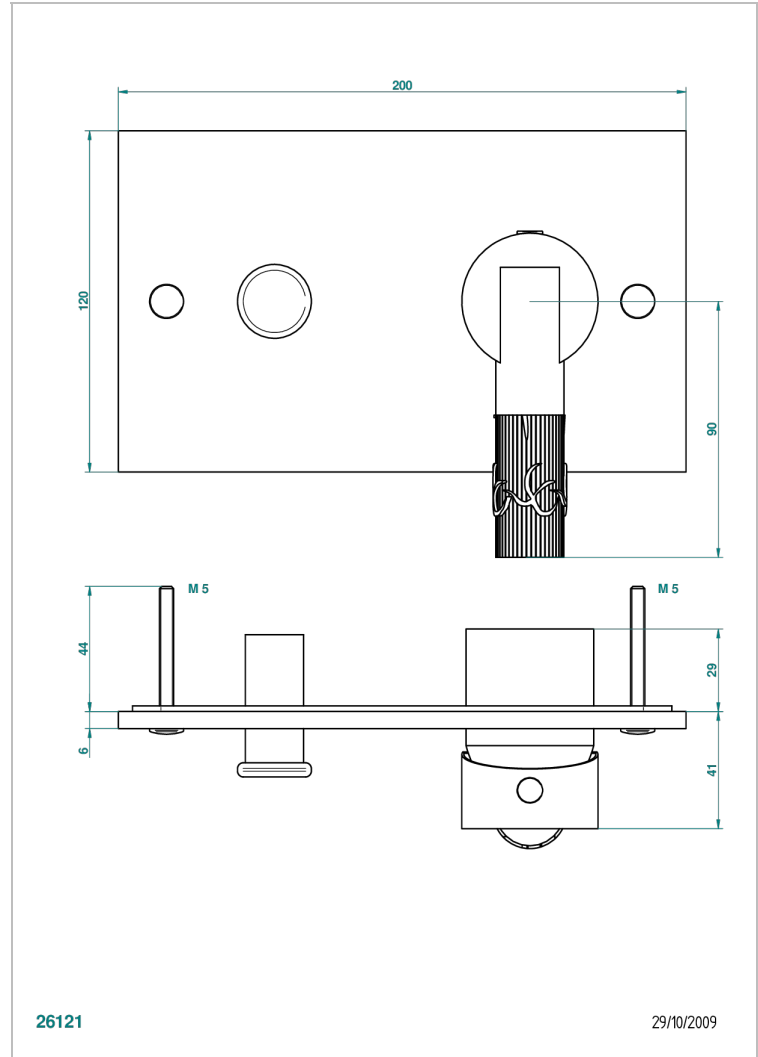

BAMBOU CLEAR CRYSTAL

A35-6550B

Trim only for wall shower mixer with diverter

THG[®]
PARIS

CHARACTERISTIC

- Bambou Clear crystal
- Trim only for wall shower mixer with diverter

RELATED SKU'S

- Ref. G00-6550A Rough parts for shower mixer with diverter