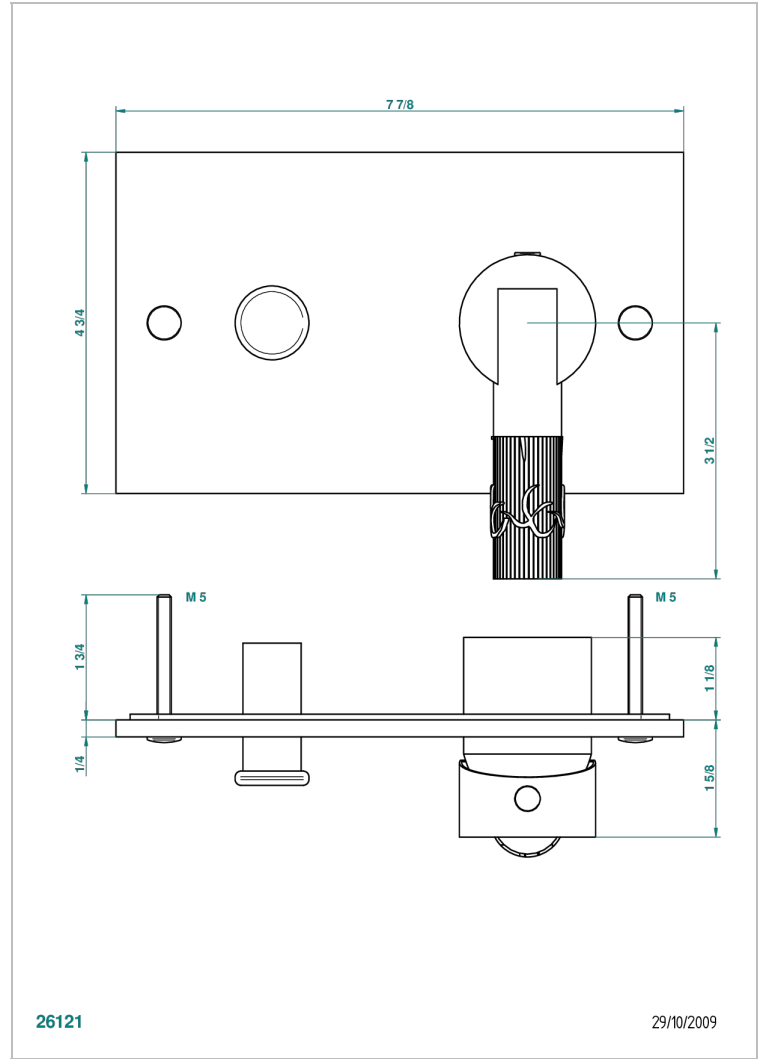

# BAMBOU CLEAR CRYSTAL

A35-6550B

Trim only for wall shower mixer with diverter

THG<sup>®</sup>  
PARIS

## CHARACTERISTIC

- Bambou Clear crystal
- Trim only for wall shower mixer with diverter

## RELATED SKU'S

- Ref. G00-6550A Rough parts for shower mixer with diverter