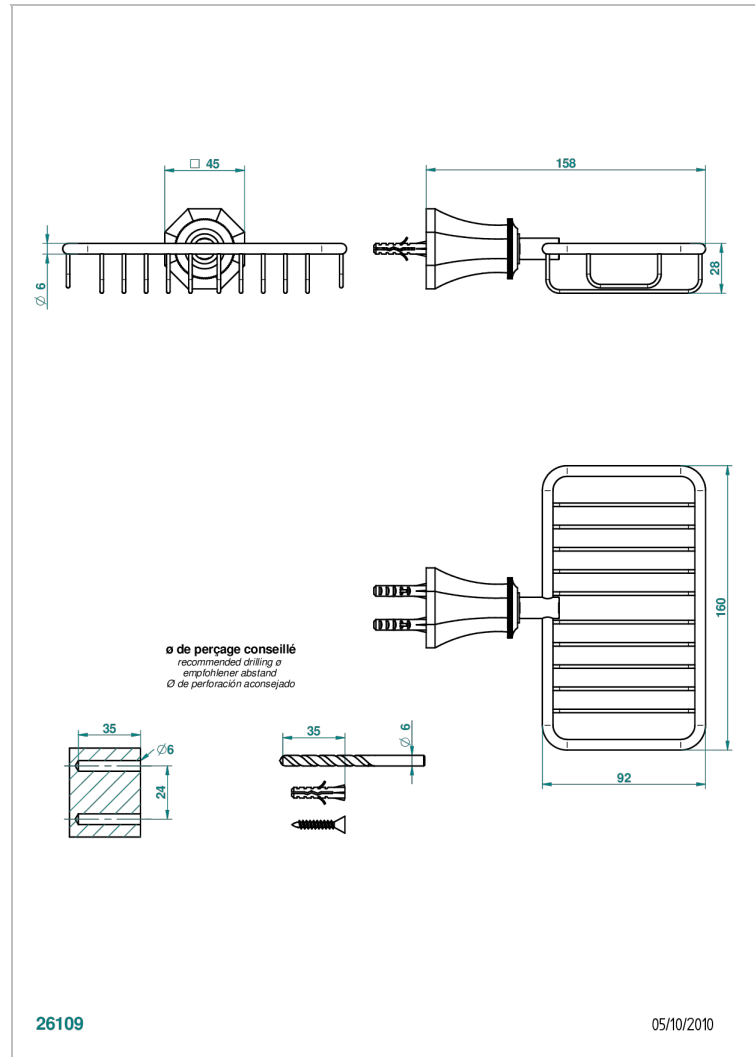

TRADITION CRYSTAL

A59-620

Soap basket, wall mounted 6"1/4 x 3"5/8

CHARACTERISTIC

- Tradition Crystal
- Soap basket, wall mounted 6"1/4 x 3"5/8

AVAILABLE FINITIONS

Black ceram - D30
Blush PVD - H62
Brass color PVD - H49
Brown bronze color PVD - F33
Chrome polished - A02
Chrome polished / gold polished - G02