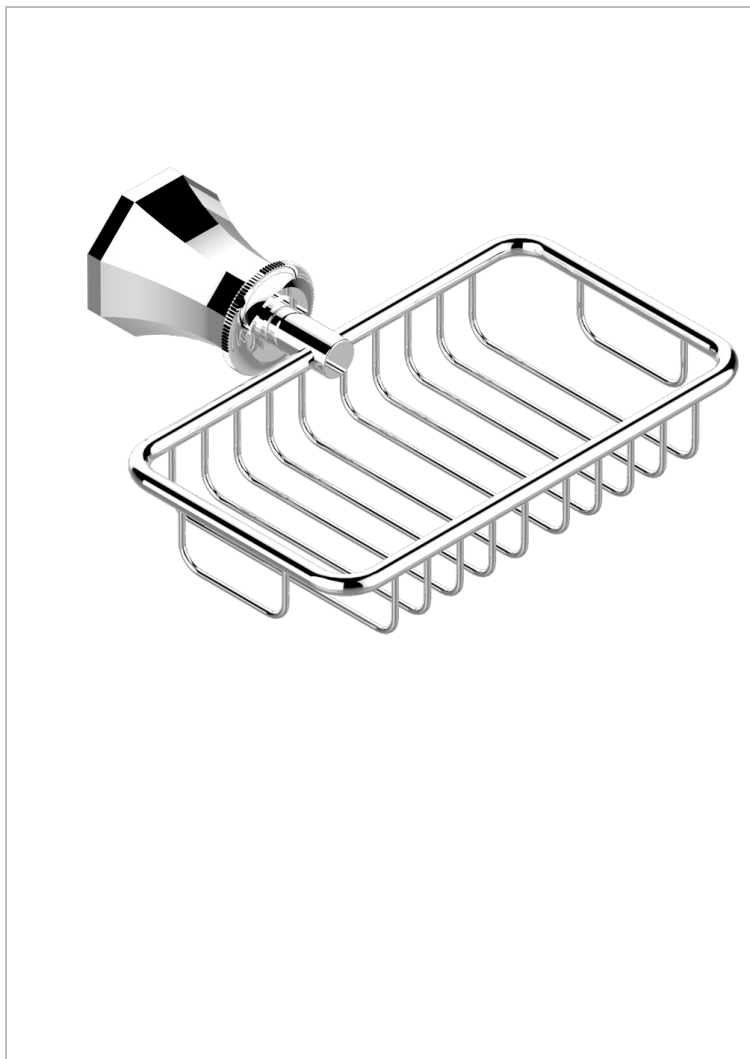

TRADITION WITH LEVER HANDLES

A58-620

Soap basket, wall mounted 6"1/4 x 3"5/8

CHARACTERISTIC

- Tradition with lever handles
- Soap basket, wall mounted 6"1/4 x 3"5/8

AVAILABLE FINITIONS

Black ceram - D30
Blush PVD - H62
Brass color PVD - H49
Brown bronze color PVD - F33
Chrome polished - A02
Chrome polished / gold polished - G02

Copper antique matt, coated - H07
Gold color PVD - H52
Gold mat - F07
Gold polished - F01
Graphite PVD - H64
Light coated bronze - D01

Matt Umber PVD - H67
Matt blush PVD - H60
Matt brass color PVD - H50
Matt brown bronze color PVD - F34
Matt chrome (American satin) - C02
Matt gold color PVD - H53