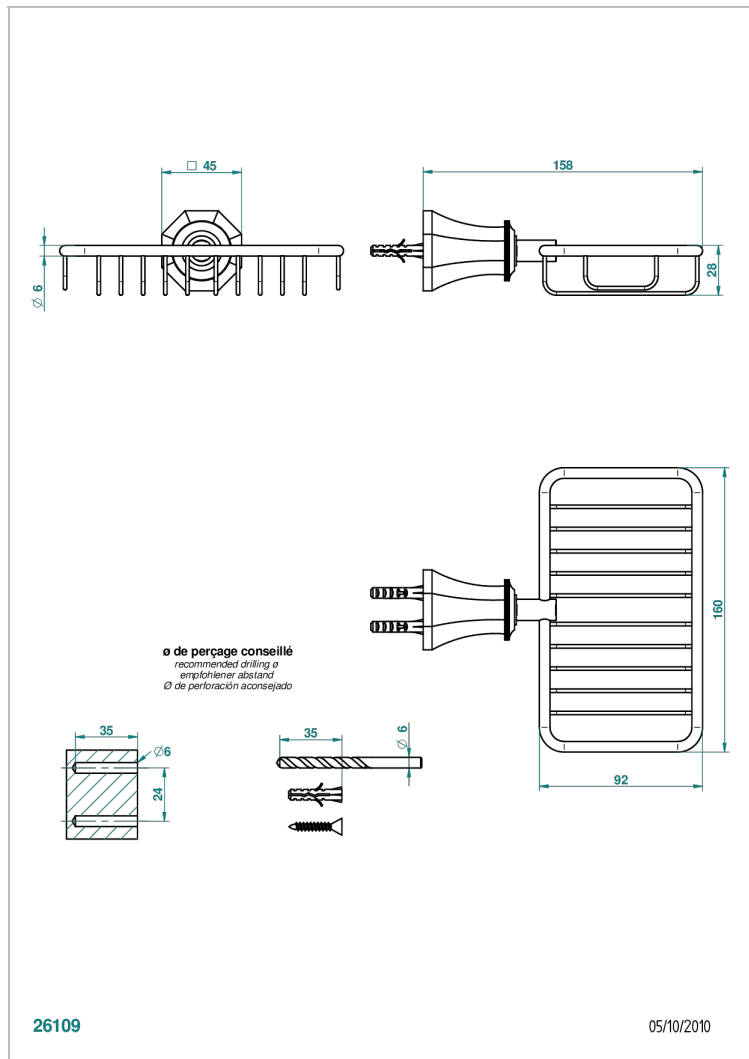

TRADITION WITH LEVER HANDLES

A58-620

Soap basket, wall mounted 6"1/4 x 3"5/8

CHARACTERISTIC

- Tradition with lever handles
- Soap basket, wall mounted 6"1/4 x 3"5/8

AVAILABLE FINITIONS

Black ceram - D30
Blush PVD - H62
Brass color PVD - H49
Brown bronze color PVD - F33
Chrome polished - A02
Chrome polished / gold polished - G02