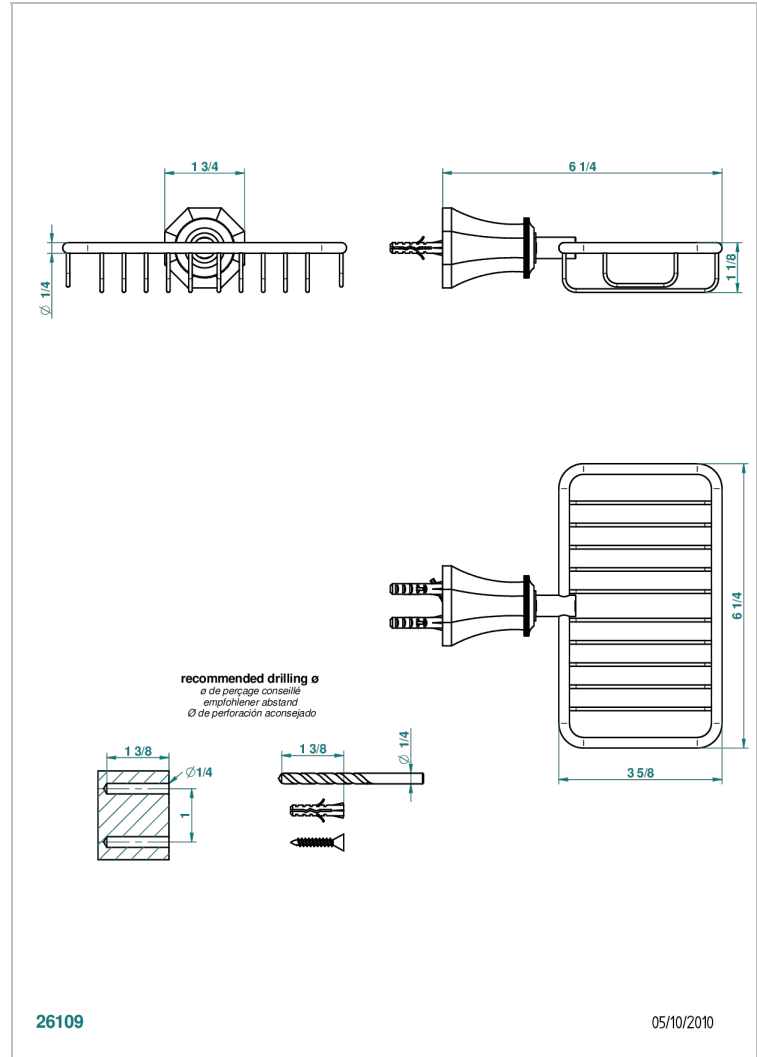

TRADITION WITH LEVER HANDLES

A58-620

Soap basket, wall mounted 6"1/4 x 3"5/8

26109

05/10/2010

CHARACTERISTIC

- Tradition with lever handles
- Soap basket, wall mounted 6"1/4 x 3"5/8

AVAILABLE FINITIONS