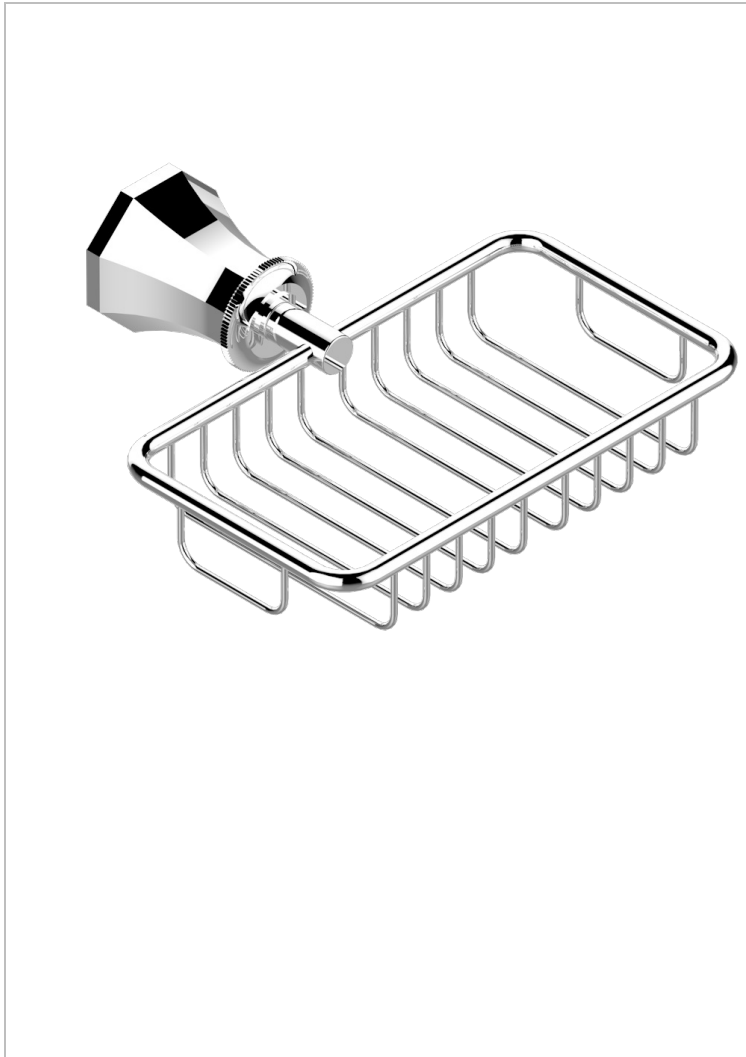

# TRADITION WITH LEVER

A58-620

Net soap dish with flange, 160 x 95 mm

THG<sup>®</sup>  
PARIS

## CHARACTERISTIC

- Tradition with lever
- Net soap dish with flange, 160 x 95 mm