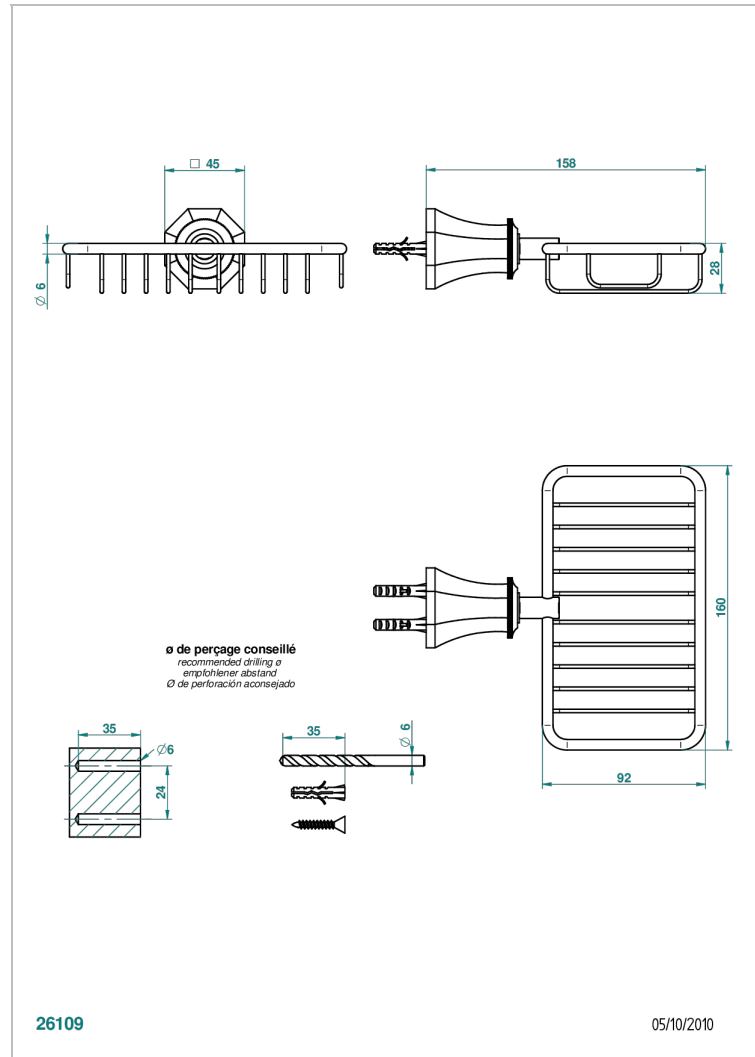

# TRADITION WITH LEVER

A58-620

Net soap dish with flange, 160 x 95 mm

THG<sup>®</sup>  
PARIS

## CHARACTERISTIC

- Tradition with lever
- Net soap dish with flange, 160 x 95 mm