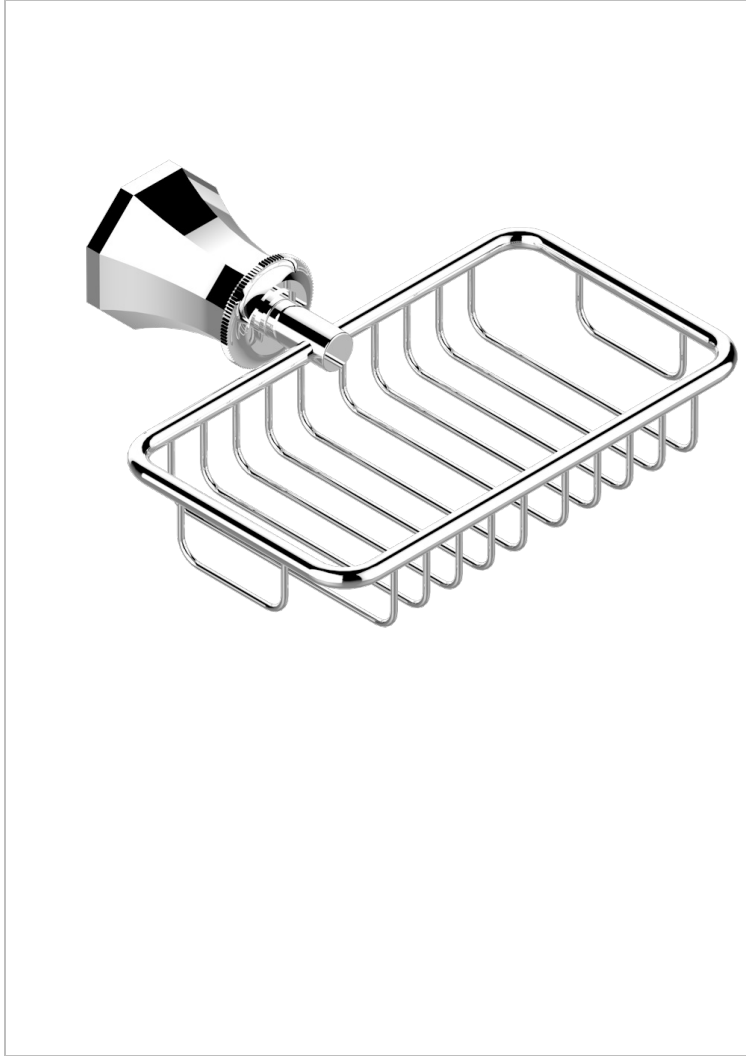

# TRADITION WITH LEVER

A58-620

Net soap dish with flange, 160 x 95 mm

THG<sup>®</sup>  
PARIS

## CHARACTERISTIC

- Tradition with lever
- Net soap dish with flange, 160 x 95 mm