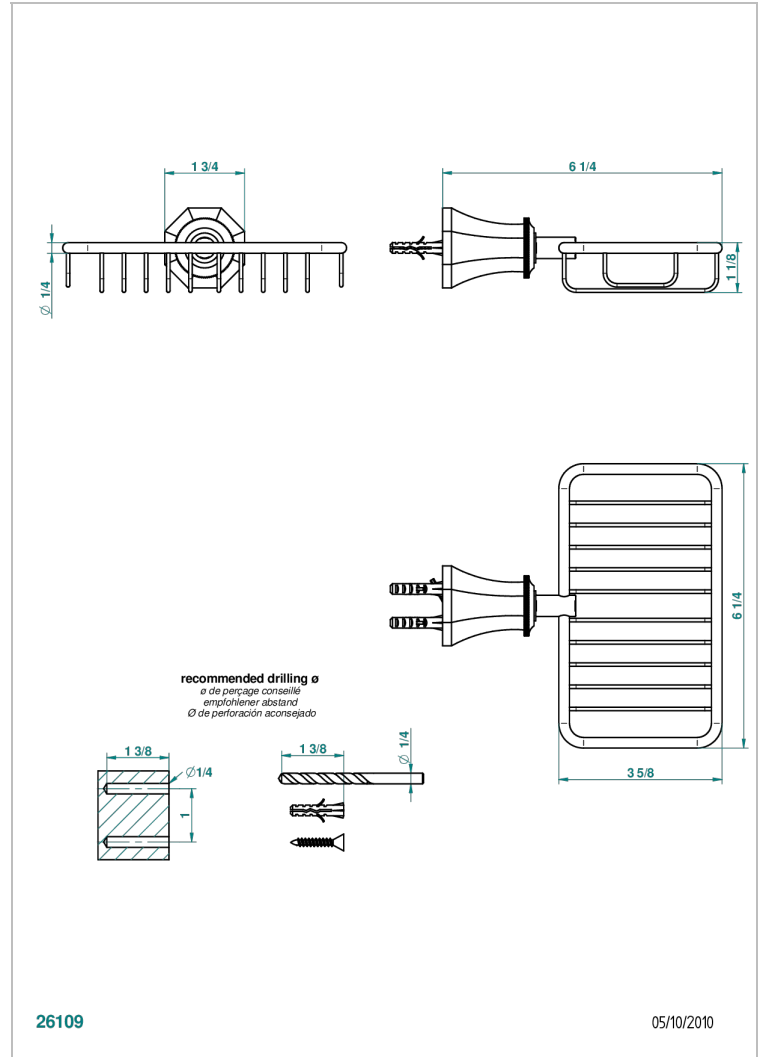

# TRADITION WITH LEVER

A58-620

Net soap dish with flange, 160 x 95 mm

THG<sup>®</sup>  
PARIS

## CHARACTERISTIC

- Tradition with lever
- Net soap dish with flange, 160 x 95 mm